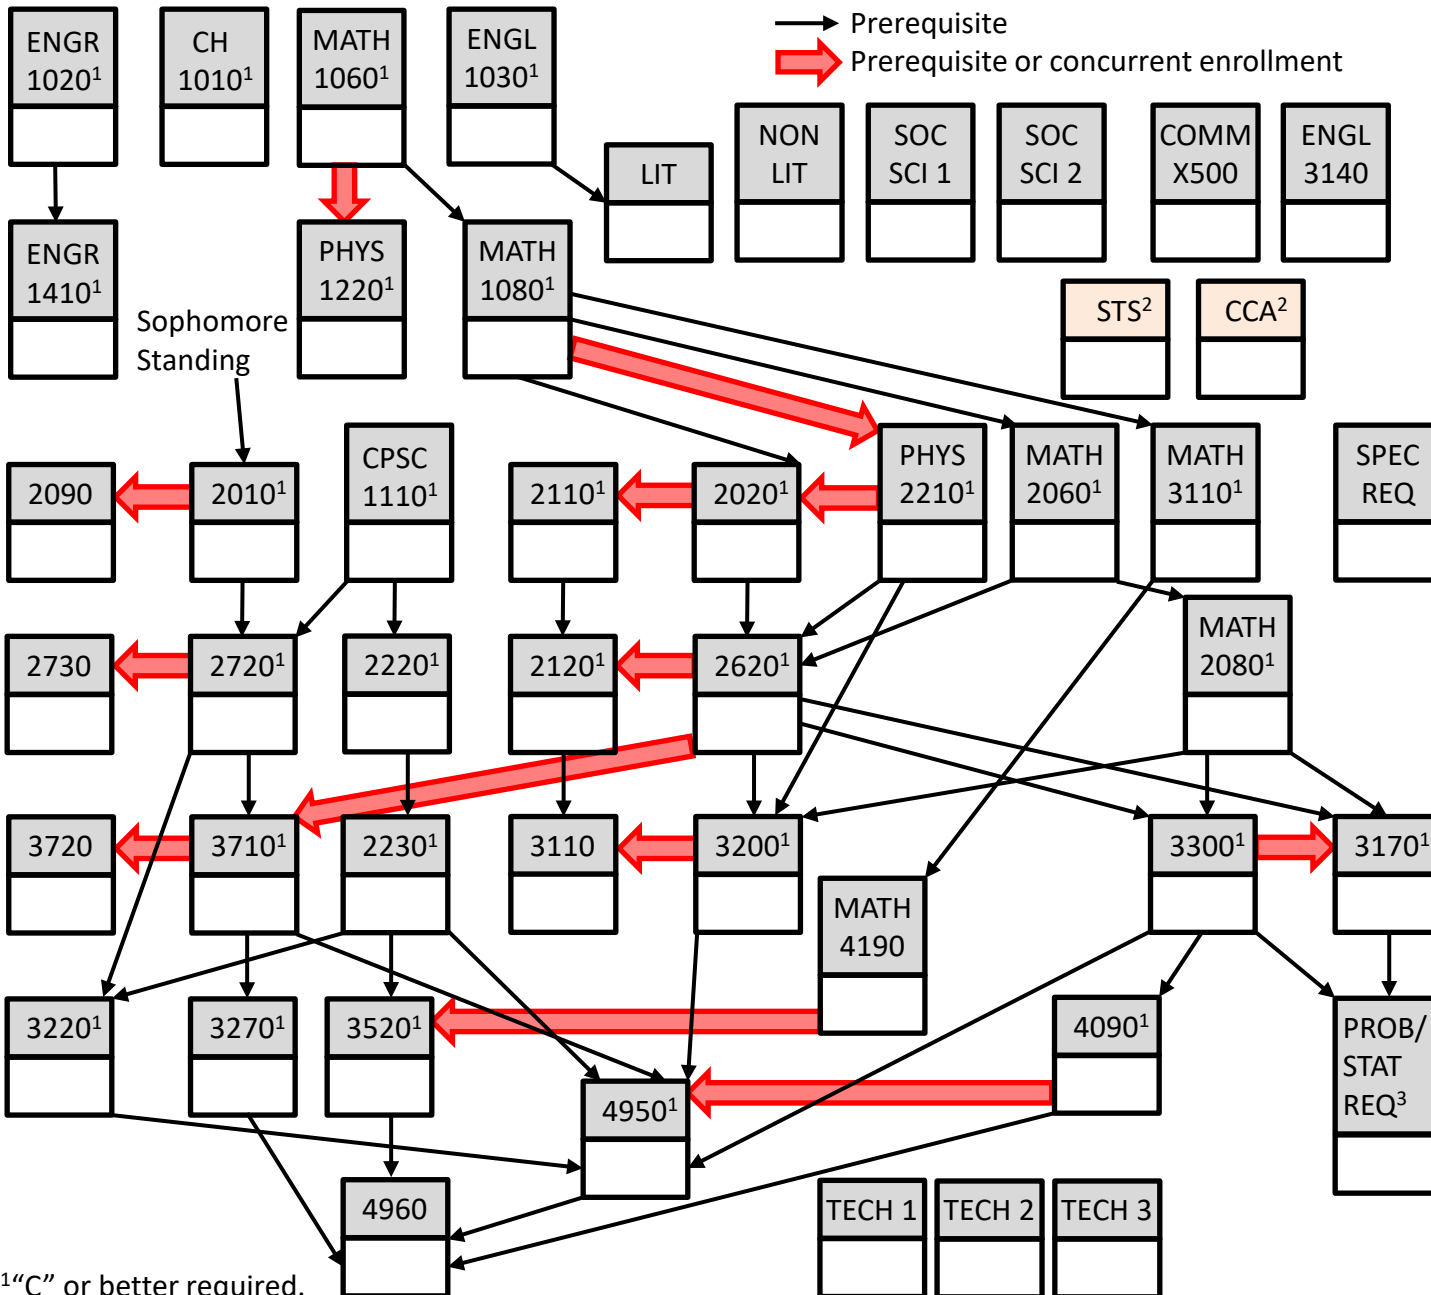

Clemson Computer Engineering Curriculum

¹"C" or better required.

²May be satisfied with other GENED requirements. ³If ECE 4400 is chosen, prereqs are ECE 2720 and ECE 3170.