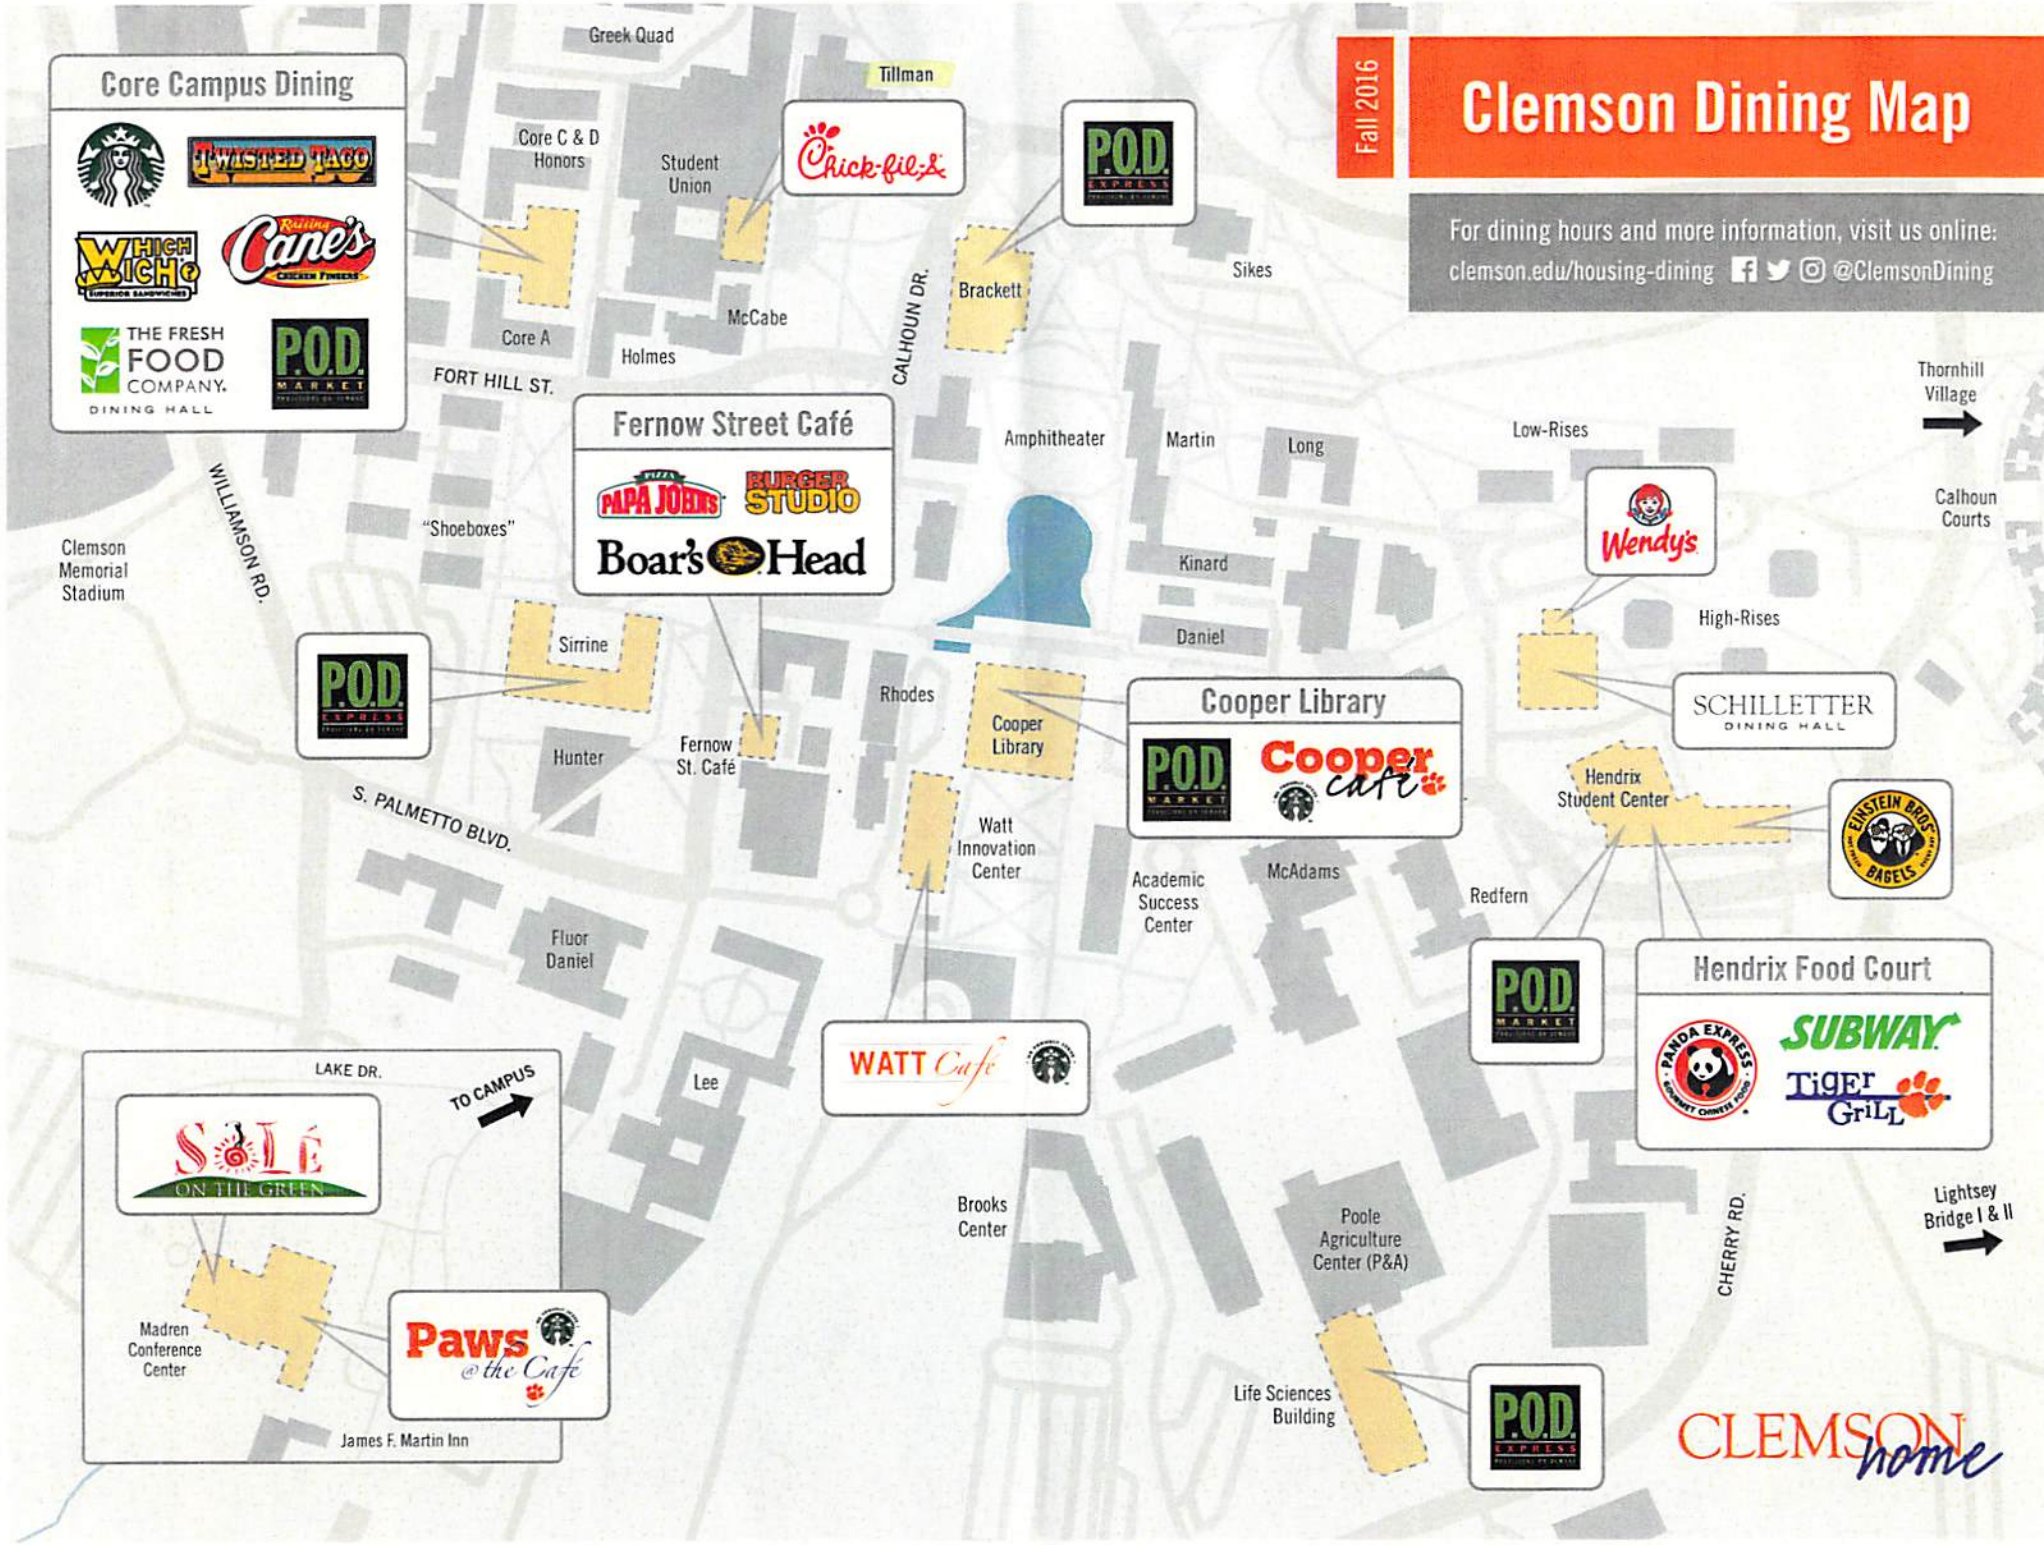

Fall 2016

Clemson Dining Map

For dining hours and more information, visit us online:
clemson.edu/housing-dining    @ClemsonDining

Core Campus Dining

Fernow Street Café

Cooper Library

Hendrix Food Court

SOLE ON THE GREEN

Paws @ the Cafe

Thornhill Village
→

Calhoun Courts

Lightsey Bridge I & II
→

CLEMSON
home