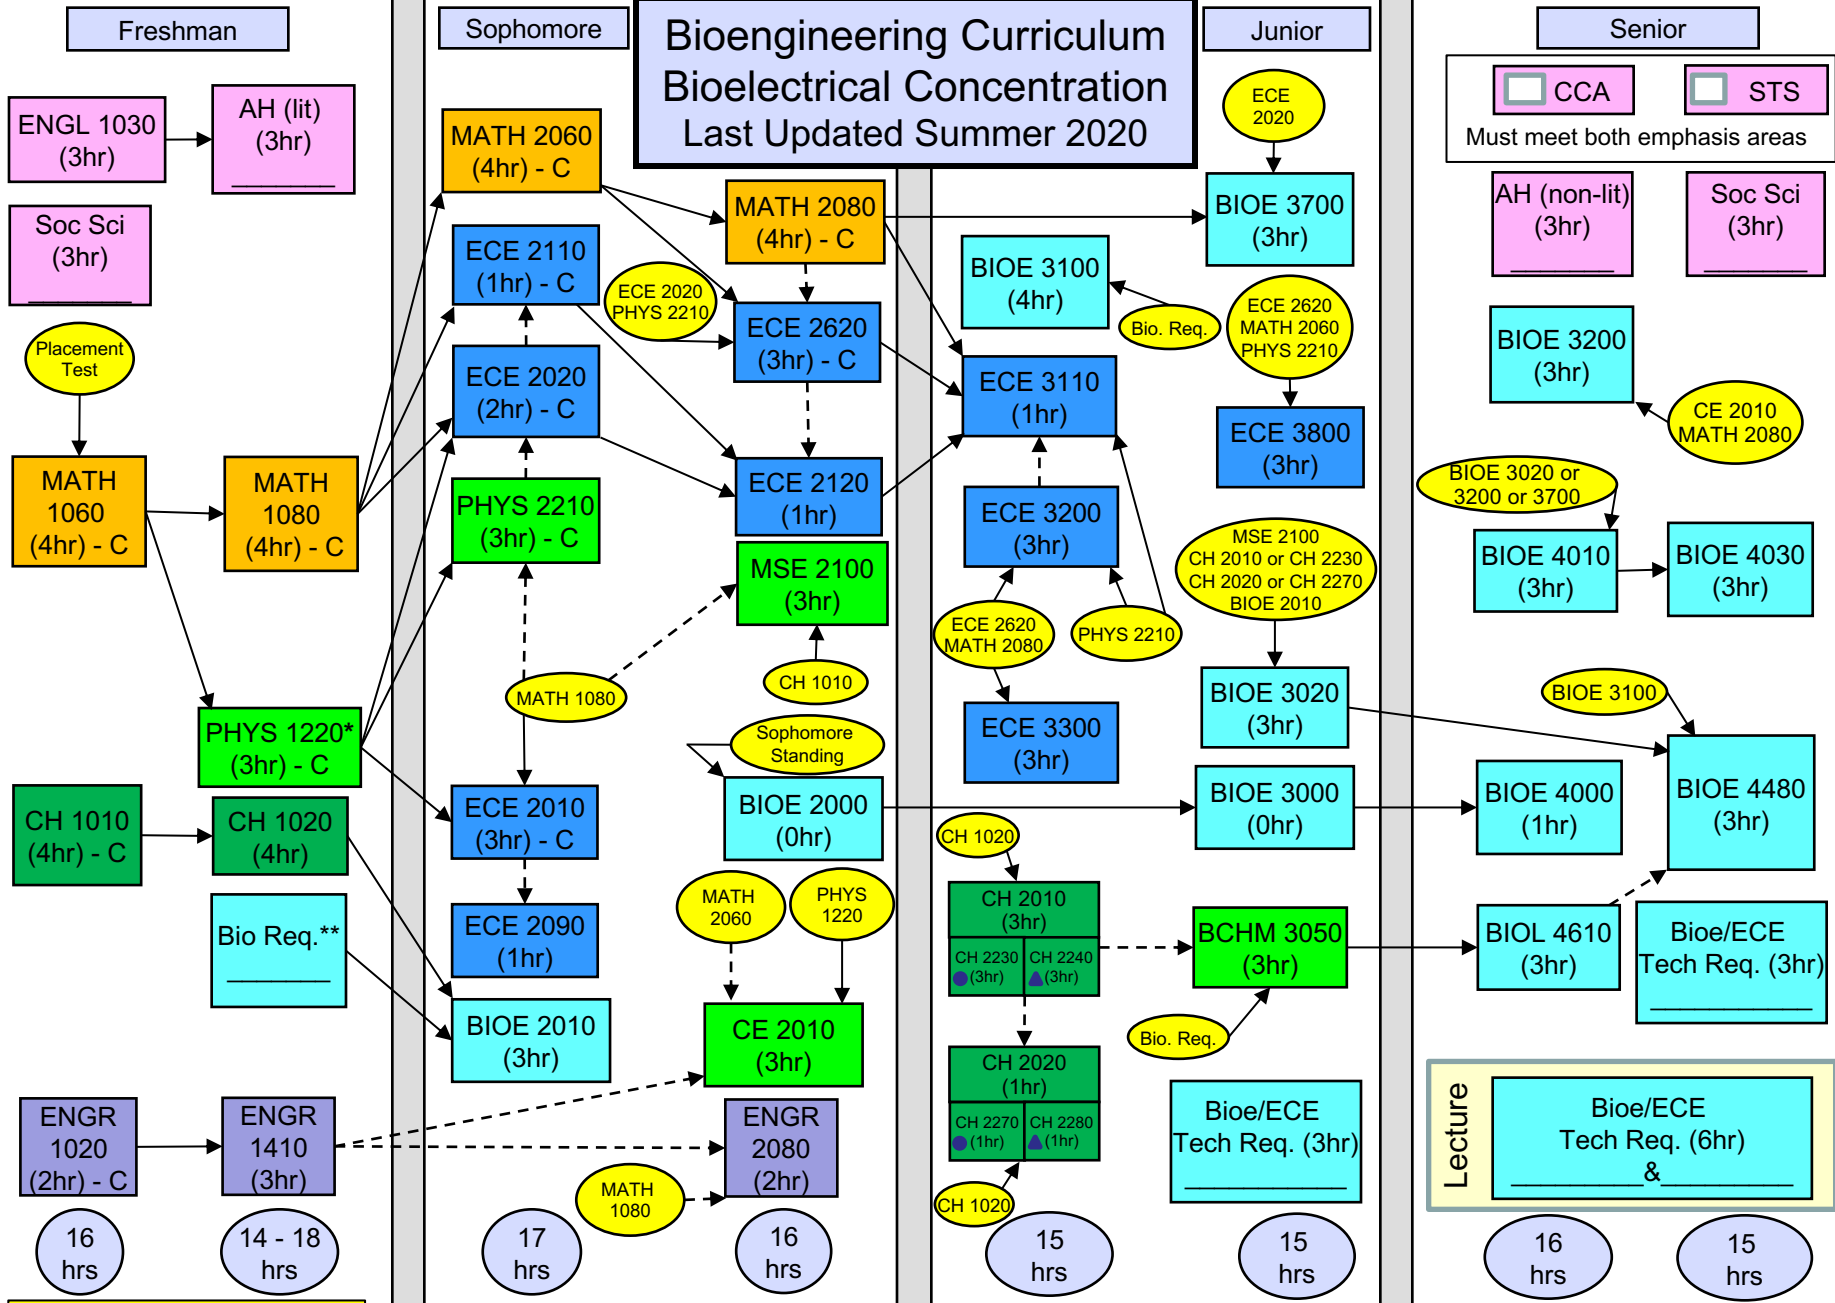

Bioengineering Curriculum Bioelectrical Concentration Last Updated Summer 2020

* Concurrent Enrollment: MATH 1060
 ** BIOE 1010, BIOL 1030, BIOL 1040, BIOL 1100, BIOL 1110

C - Requires C or better to pass
 Solid Line _____ = Prerequisite
 Dashed Line - - - - - = Concurrent Enrollment

CCA STS
 Must meet both emphasis areas

TOTAL = 129 hrs