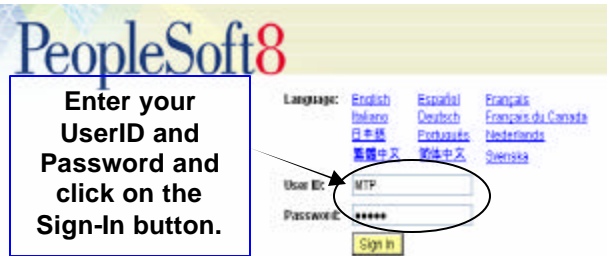

QUICK REFERENCE

Clemson University

Viewing Paycheck Stubs

STEP 1

Double-click to open Internet Explorer.

Go to this page and press the Enter key.

STEP 2

STEP 3

On-Line Pay Stub Effective July 1, 2004!

[View Pay Stub](#)

Click Here!

[Instructions For Viewing and Printing Pay Stub](#)

[On-Line Pay Stub Frequently Asked Questions](#)

STEP 4

**Please view the DCIT Computer UserID and Password Policy for additional information about Passwords at: <http://dcit.clemson.edu/dcit/policies/>*