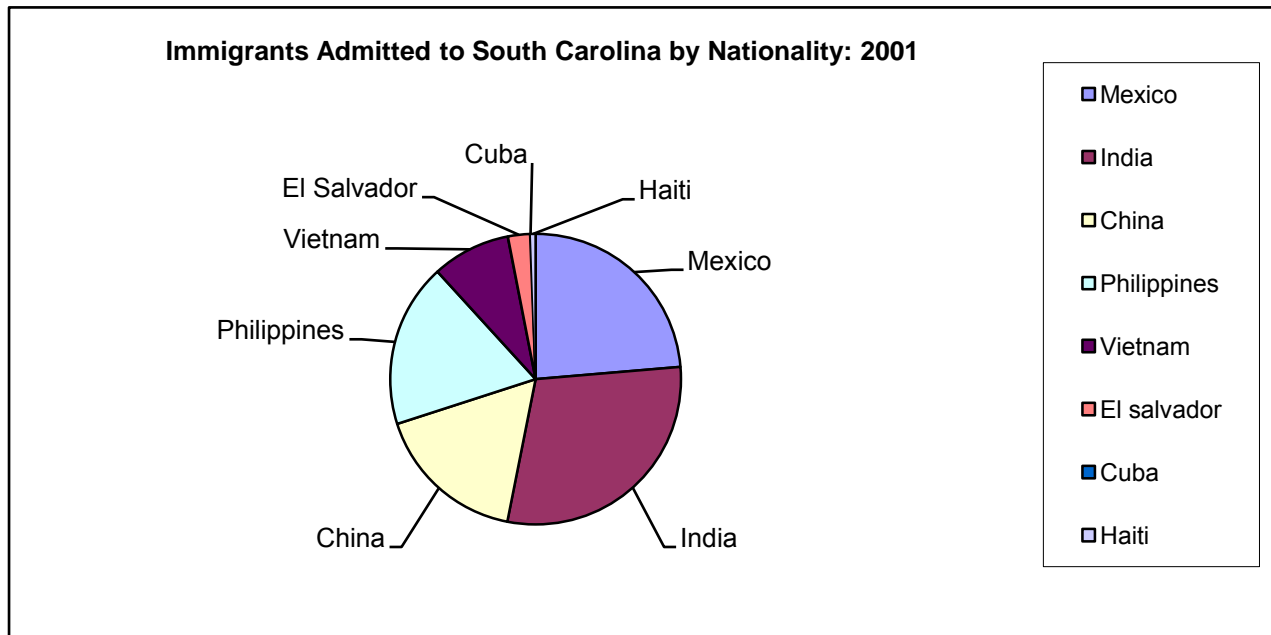

## Immigrants Admitted to South Carolina by Nationality: 2001

The total number of immigrants admitted to S.C is 2182. The number of immigrants from India is 288, Mexico 231, Philippines 178, China 165, Vietnam 85, El Salvador 24, Haiti 5, and Cuba 1.