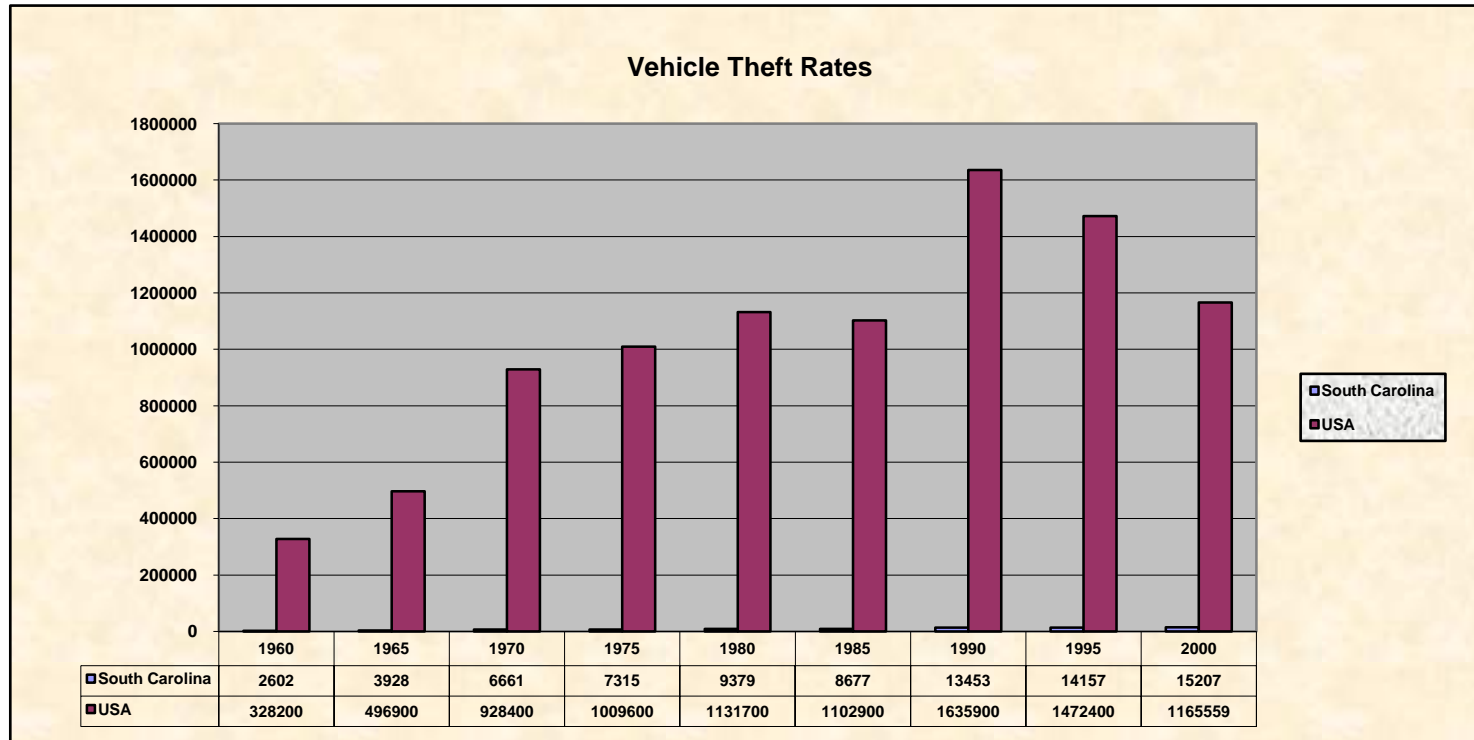

## Vehicle Theft Rates

In the year 2000, South Carolina had an estimated population of 4,012,012, which ranked the state as 26<sup>th</sup> in population. For that year, the State of South Carolina had a total crime index of 5,221.4 reported incidents per 100,000 people. This ranked the state as having the 5<sup>th</sup> highest total crime index.

Vehicle theft occurred 379.0 times per 100,000 people, which ranked the state as having the 23<sup>rd</sup> highest vehicle theft rates among the states.

Source: [FBI, Uniform Crime Reports](#)

For more information, go to <http://www.disastercenter.com/crime/sccrime.htm>.