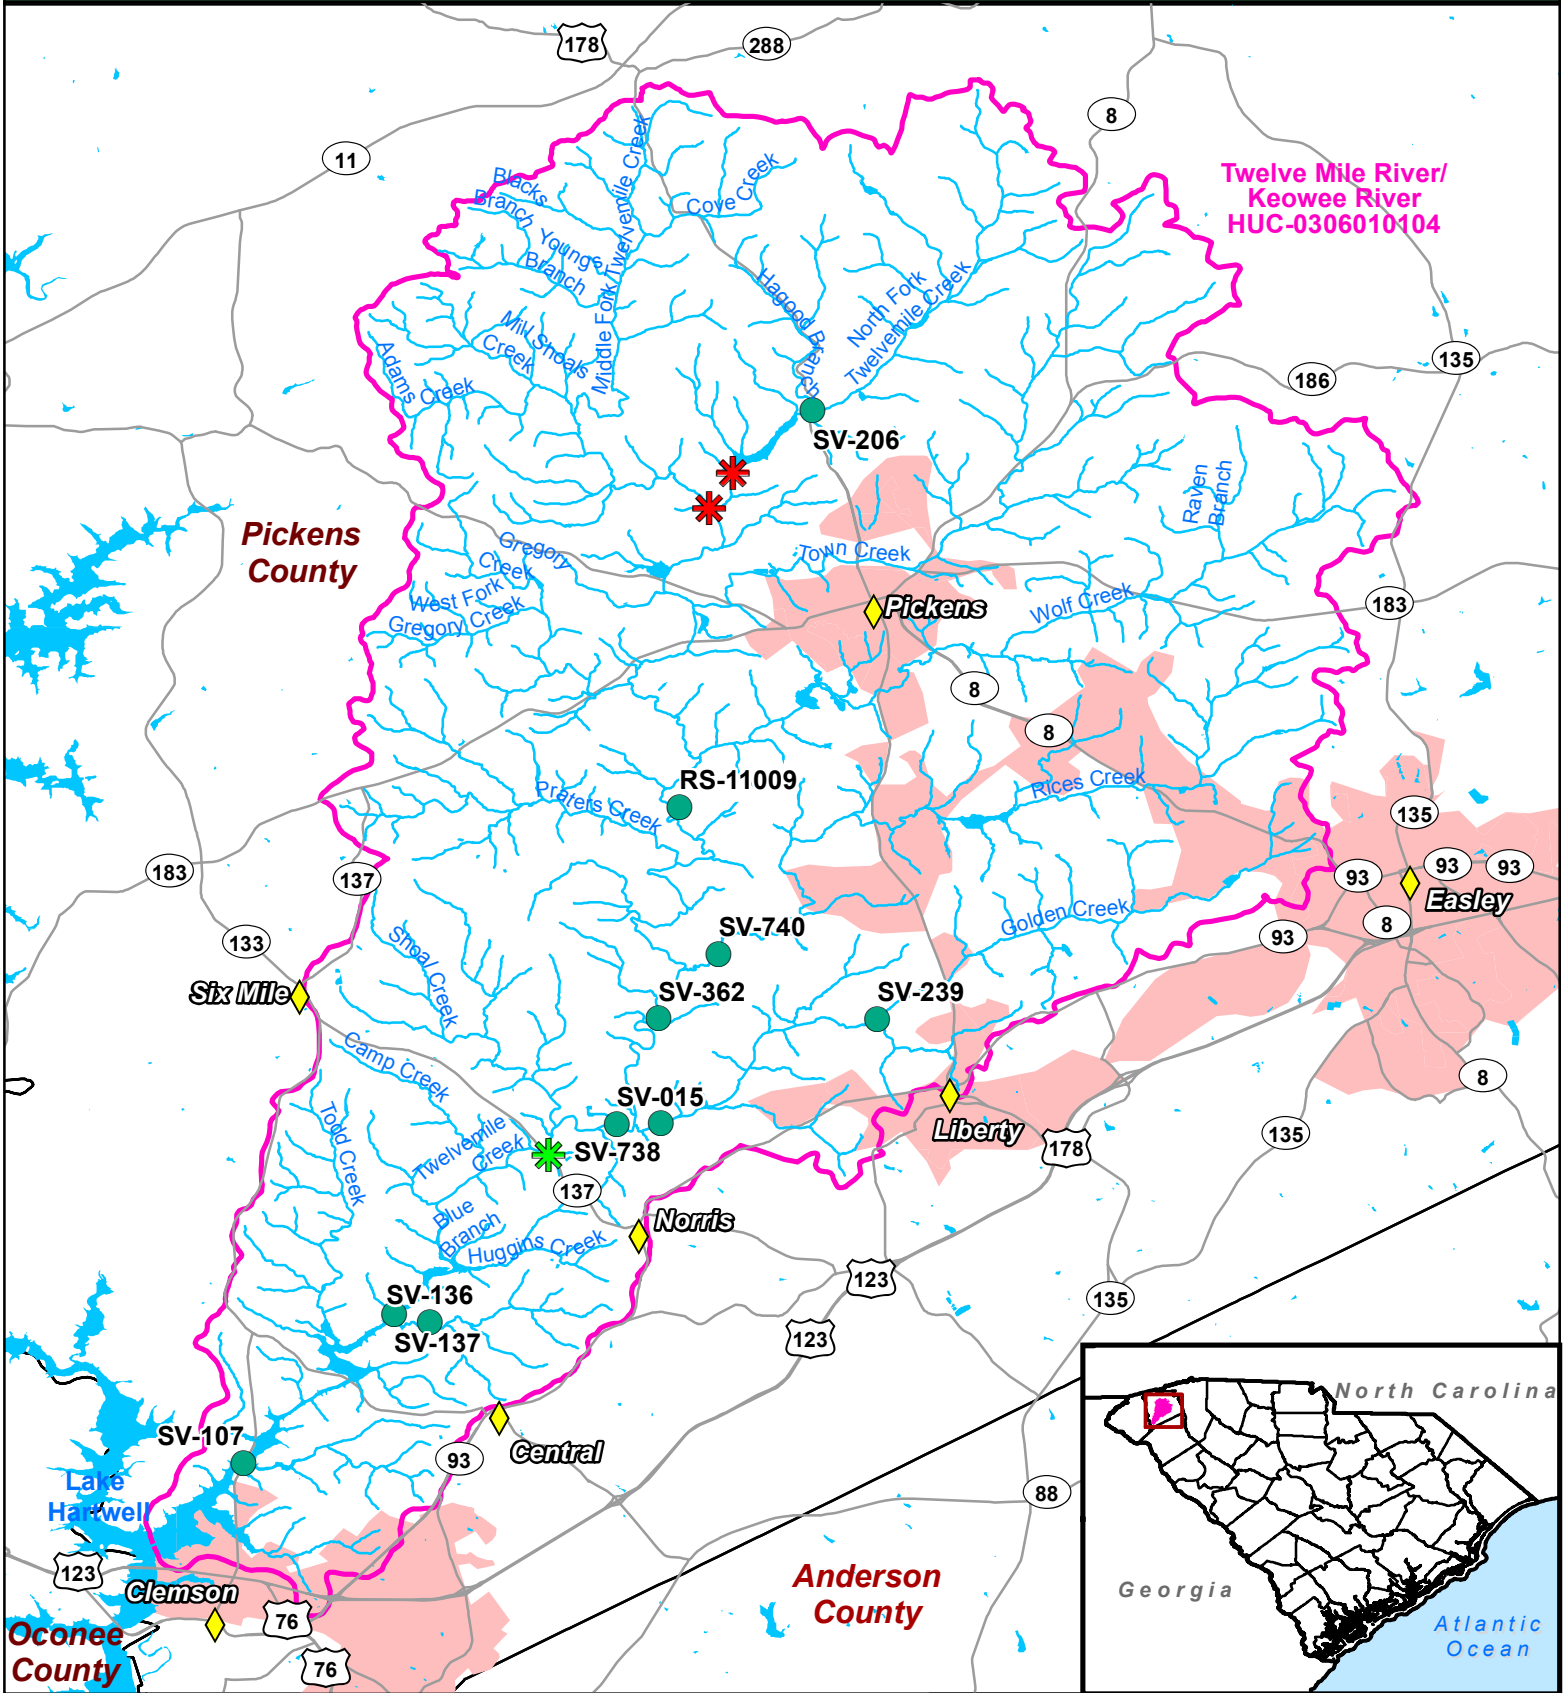

Map 1: Twelve Mile River & Keowee River - DWSRF Application

Twelve Mile River/
Keowee River
HUC-0306010104

Legend

Easley Central Water District	Rivers/Streams	Lakes
Pickens WTP	SC_Cities	MS4_Designations
WQMS	Major Roads	
	Major Roads	
	Watershed Boundary	

DISCLAIMER:
This map is not a land survey and is for general reference purposes only. Upstate Forever makes no warranty or representation as to the accuracy of this map and disclaims all responsibility for any costs or damages that may arise from its use.

KPH - 11/09/2020

N

0 0.5 1 2 3 4 Miles