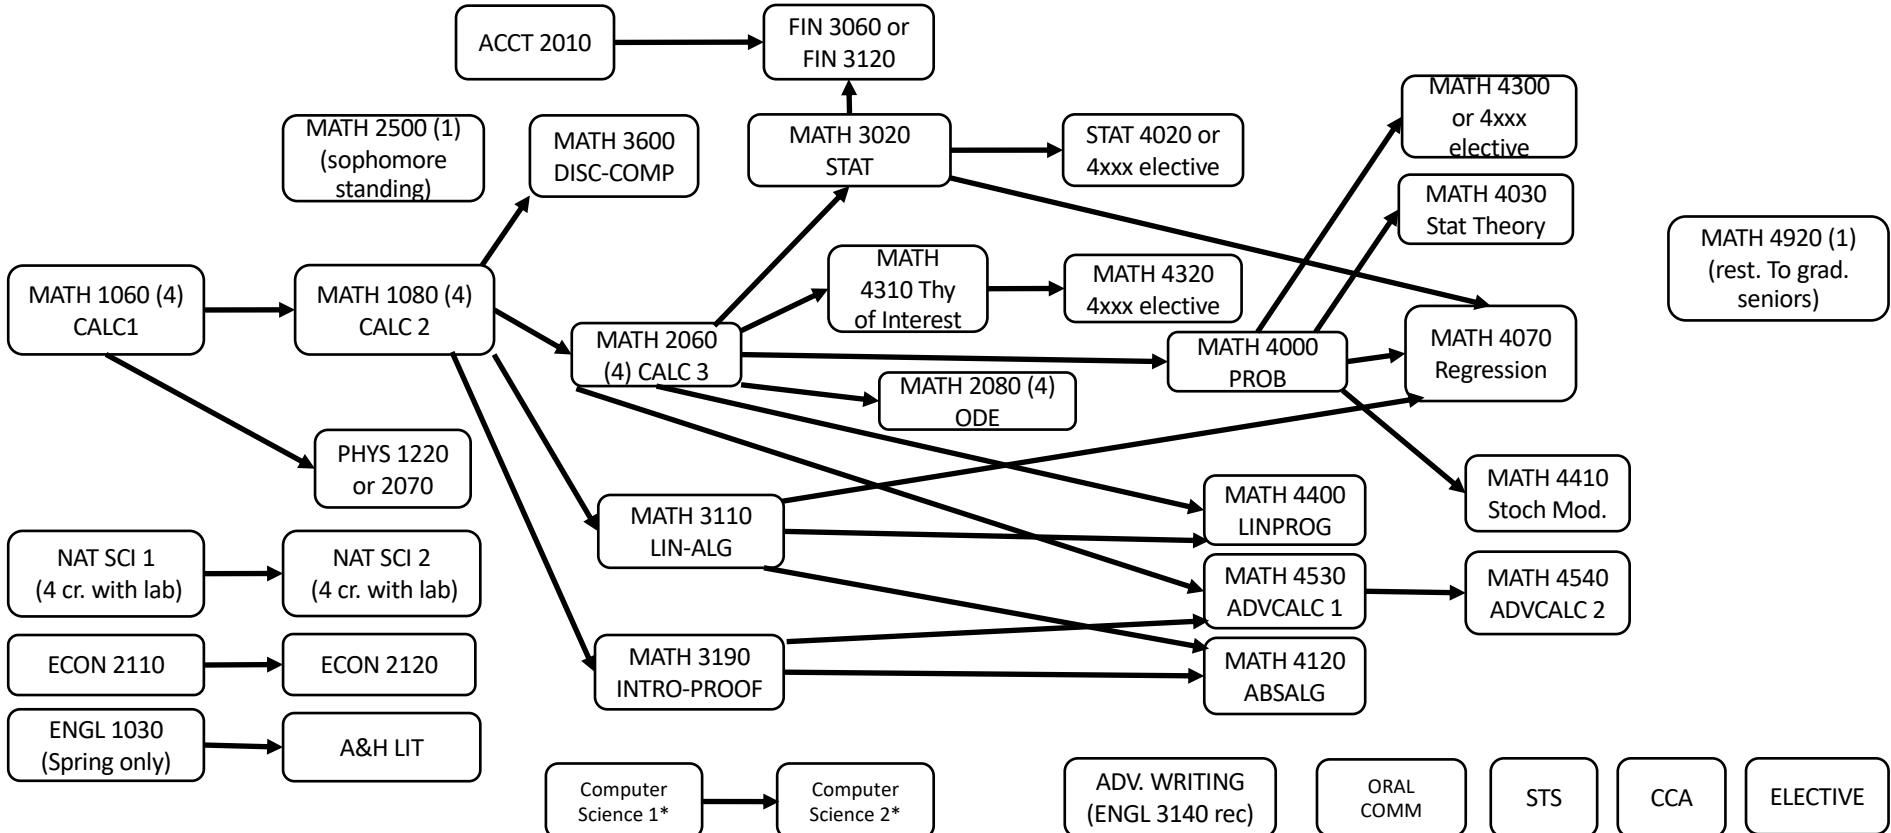

Flow Chart for BS in Mathematical Sciences with Actuarial Sci. and Financial Math Emphasis
CATALOG YEAR 2019 - 2020

CAPSTONE: Covered by Math 4070, 4410
 THIS FLOWCHART COVERS THE BASICS – FOR MORE DETAILS SEE YOUR UNDERGRADUATE CATALOG
 Note that some courses are not offered every semester – consult with advisor!
 *See catalog for approved courses.