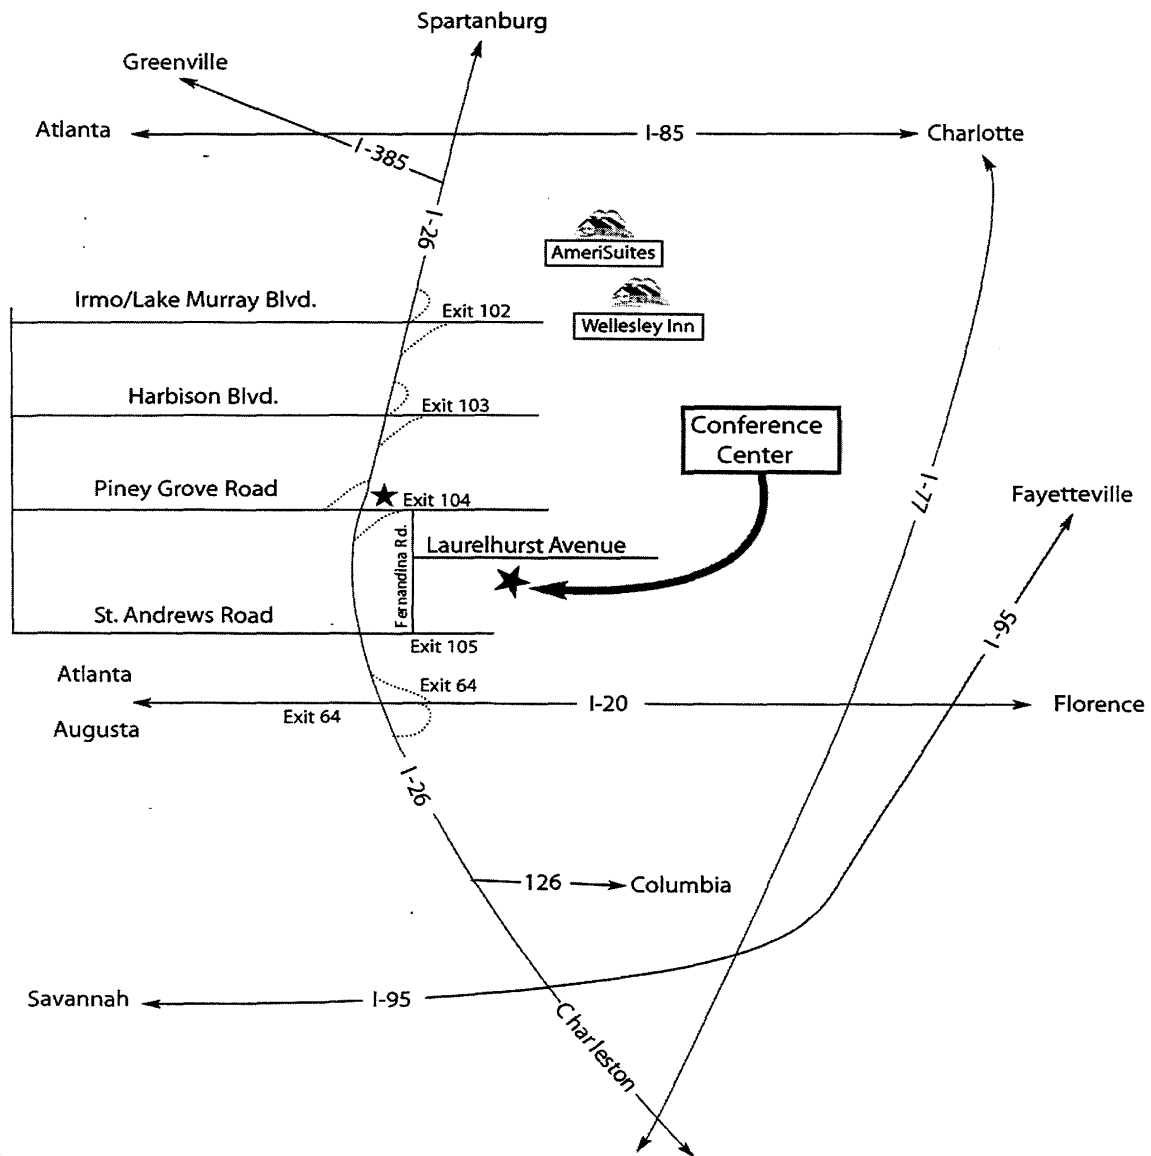

Directions

Columbia Conference Center

169 Laurelhurst Avenue • Columbia, SC 29210 • Telephone 772-9811 • Fax 803-454-2034

* See Back for Detailed Directions *