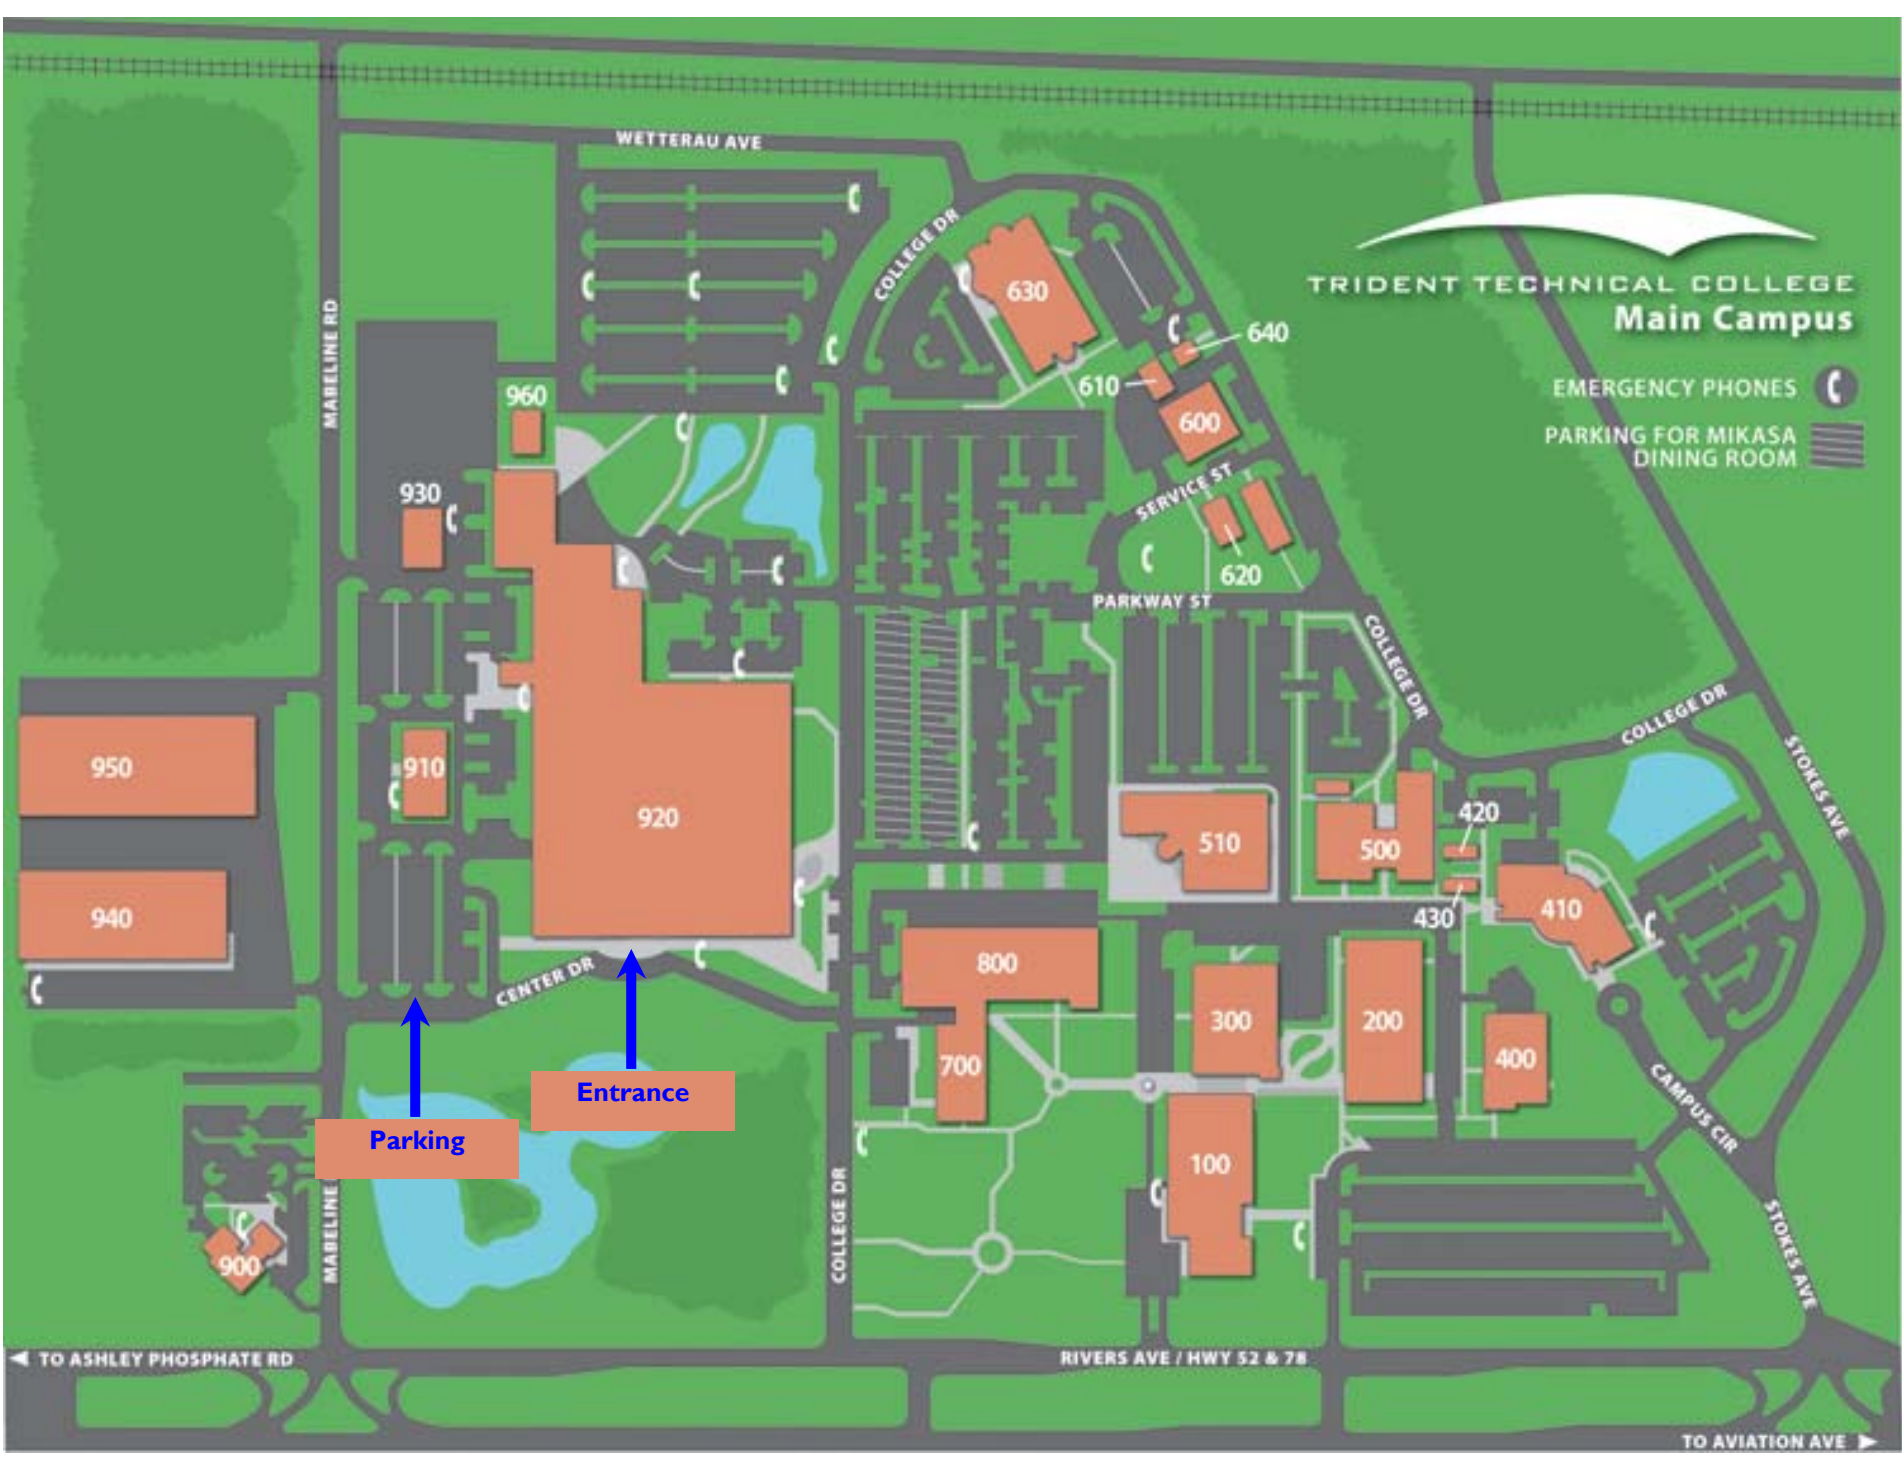

# TRIDENT TECHNICAL COLLEGE Main Campus

- EMERGENCY PHONES 
- PARKING FOR MIKASA DINING ROOM 

Parking

Entrance

TO ASHLEY PHOSPHATE RD

RIVERS AVE / HWY 52 & 78

TO AVIATION AVE