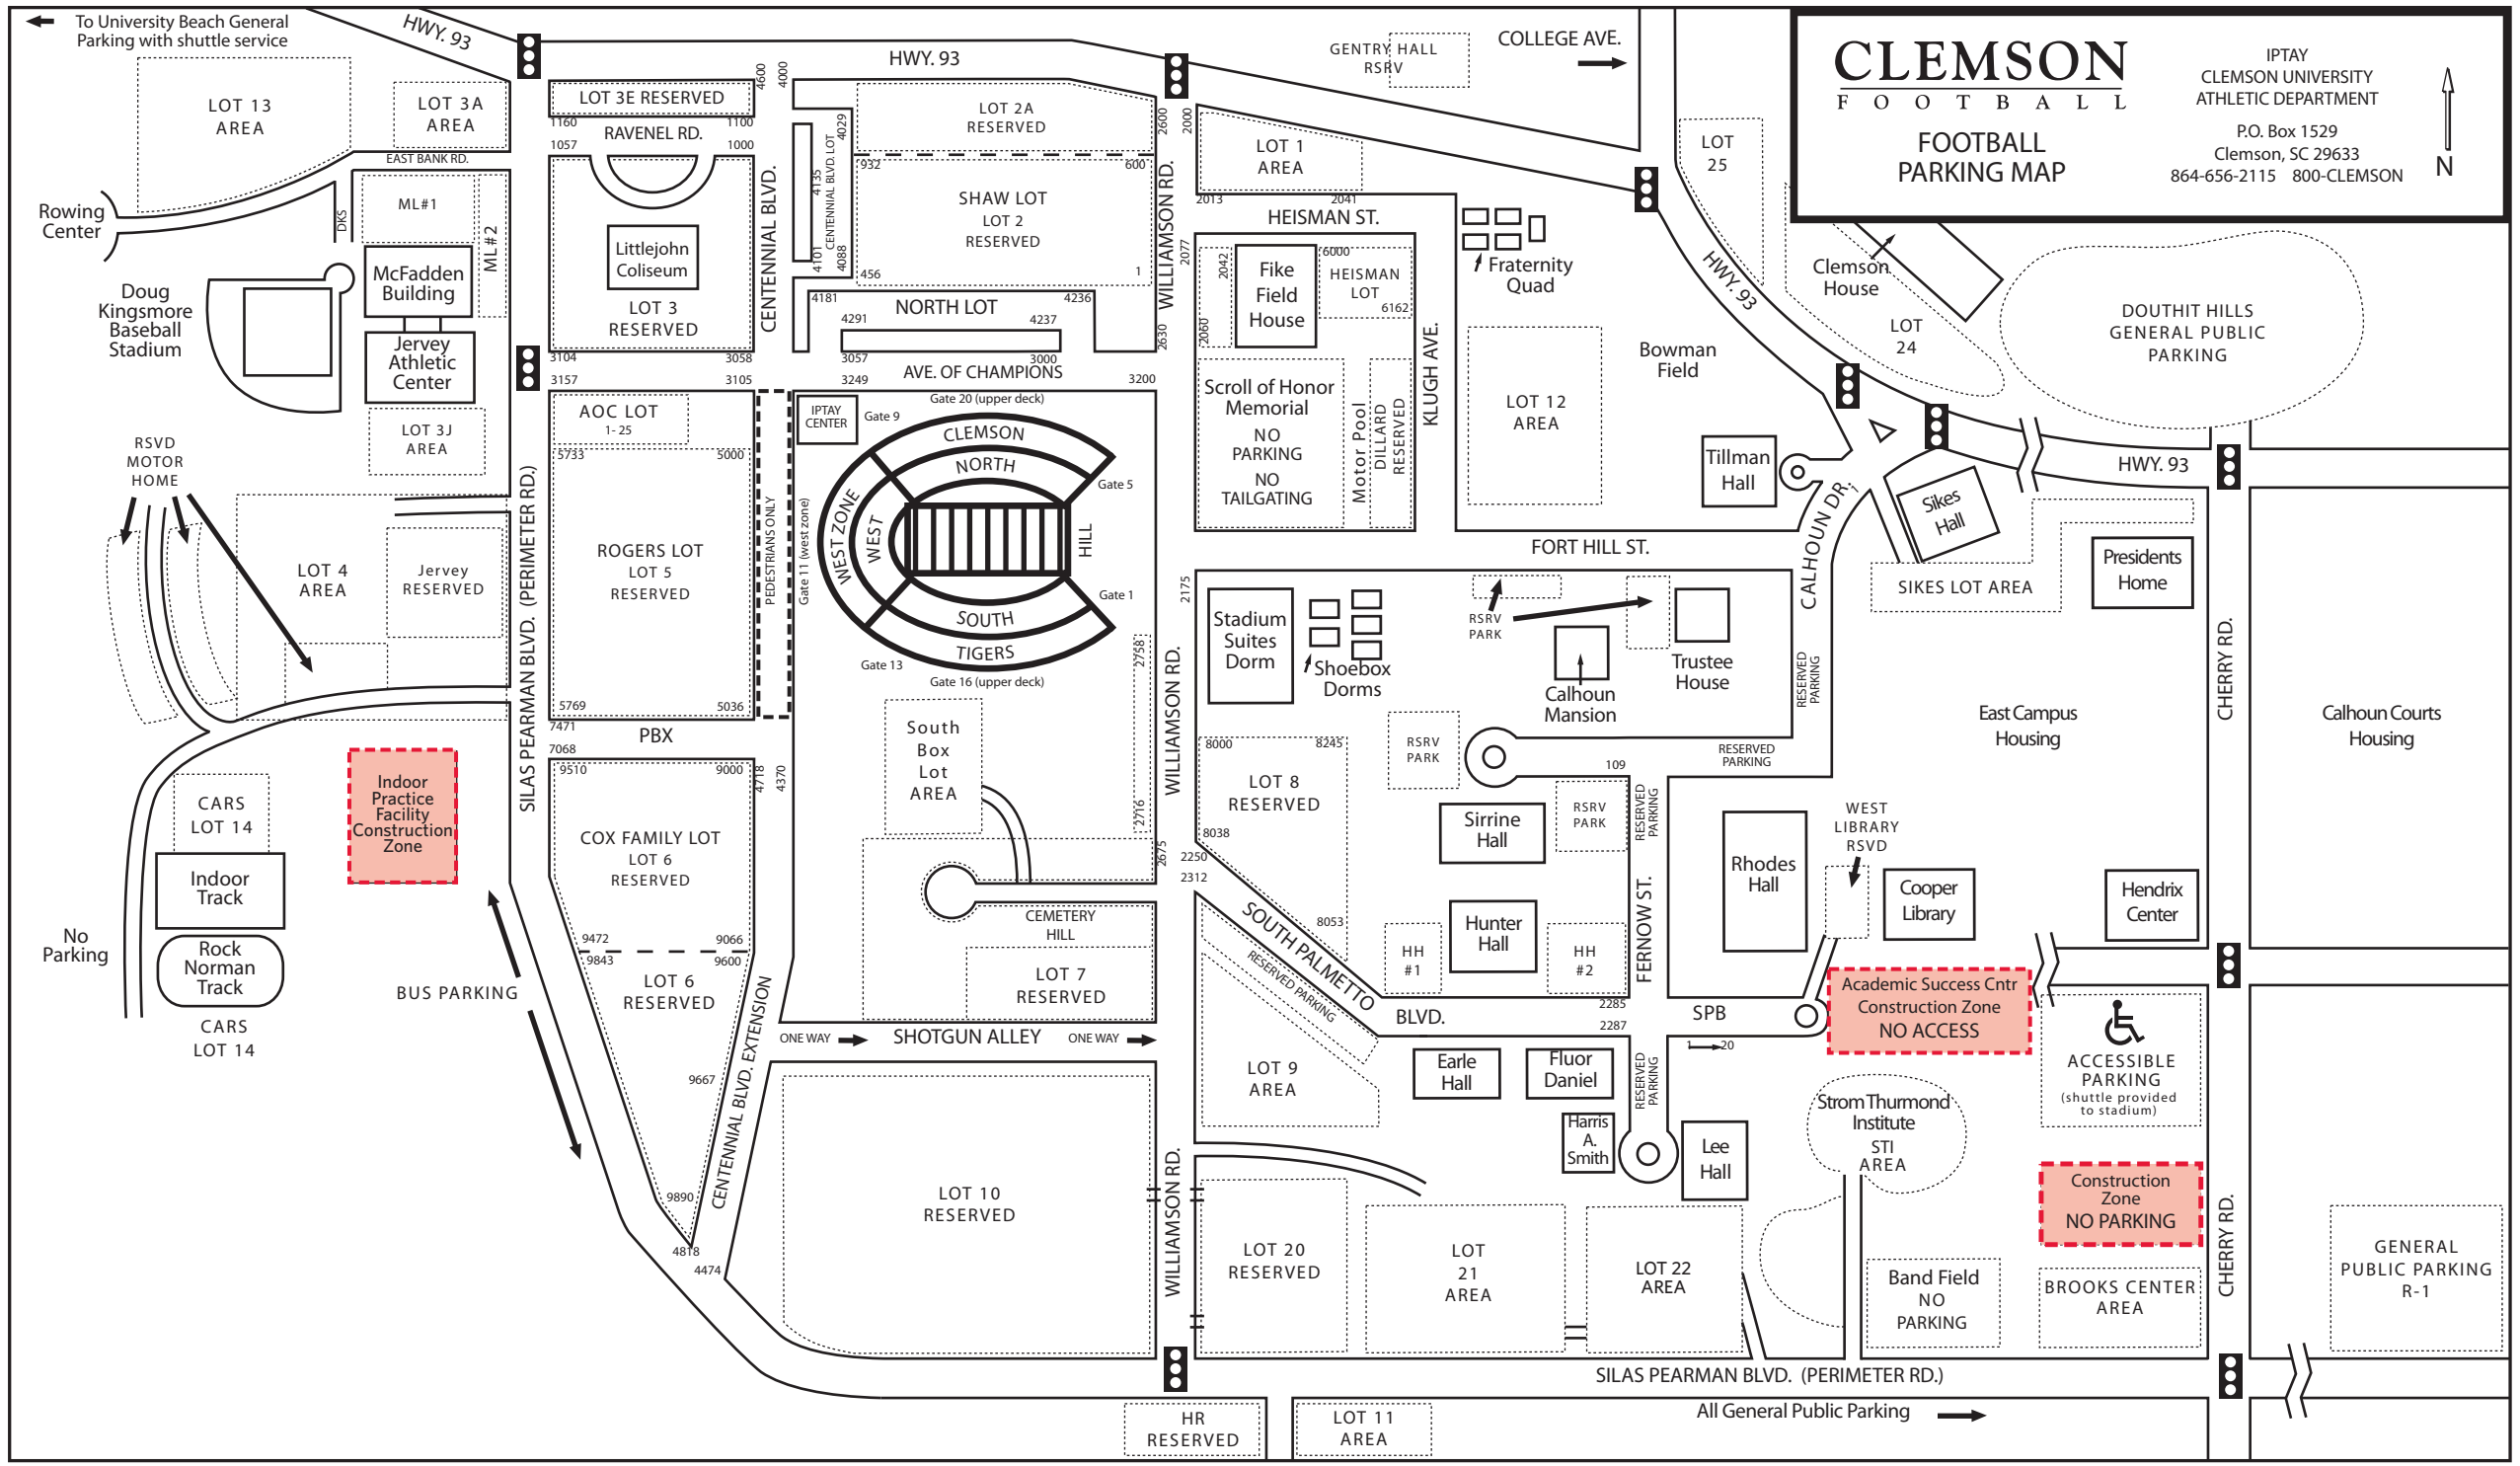

CLEMSON FOOTBALL

FOOTBALL PARKING MAP

IPTAY
CLEMSON UNIVERSITY
ATHLETIC DEPARTMENT
P.O. Box 1529
Clemson, SC 29633
864-656-2115 800-CLEMSON

← To University Beach General Parking with shuttle service

COLLEGE AVE. →

BUS PARKING

SILAS PEARMAN BLVD. (PERIMETER RD.)

All General Public Parking →