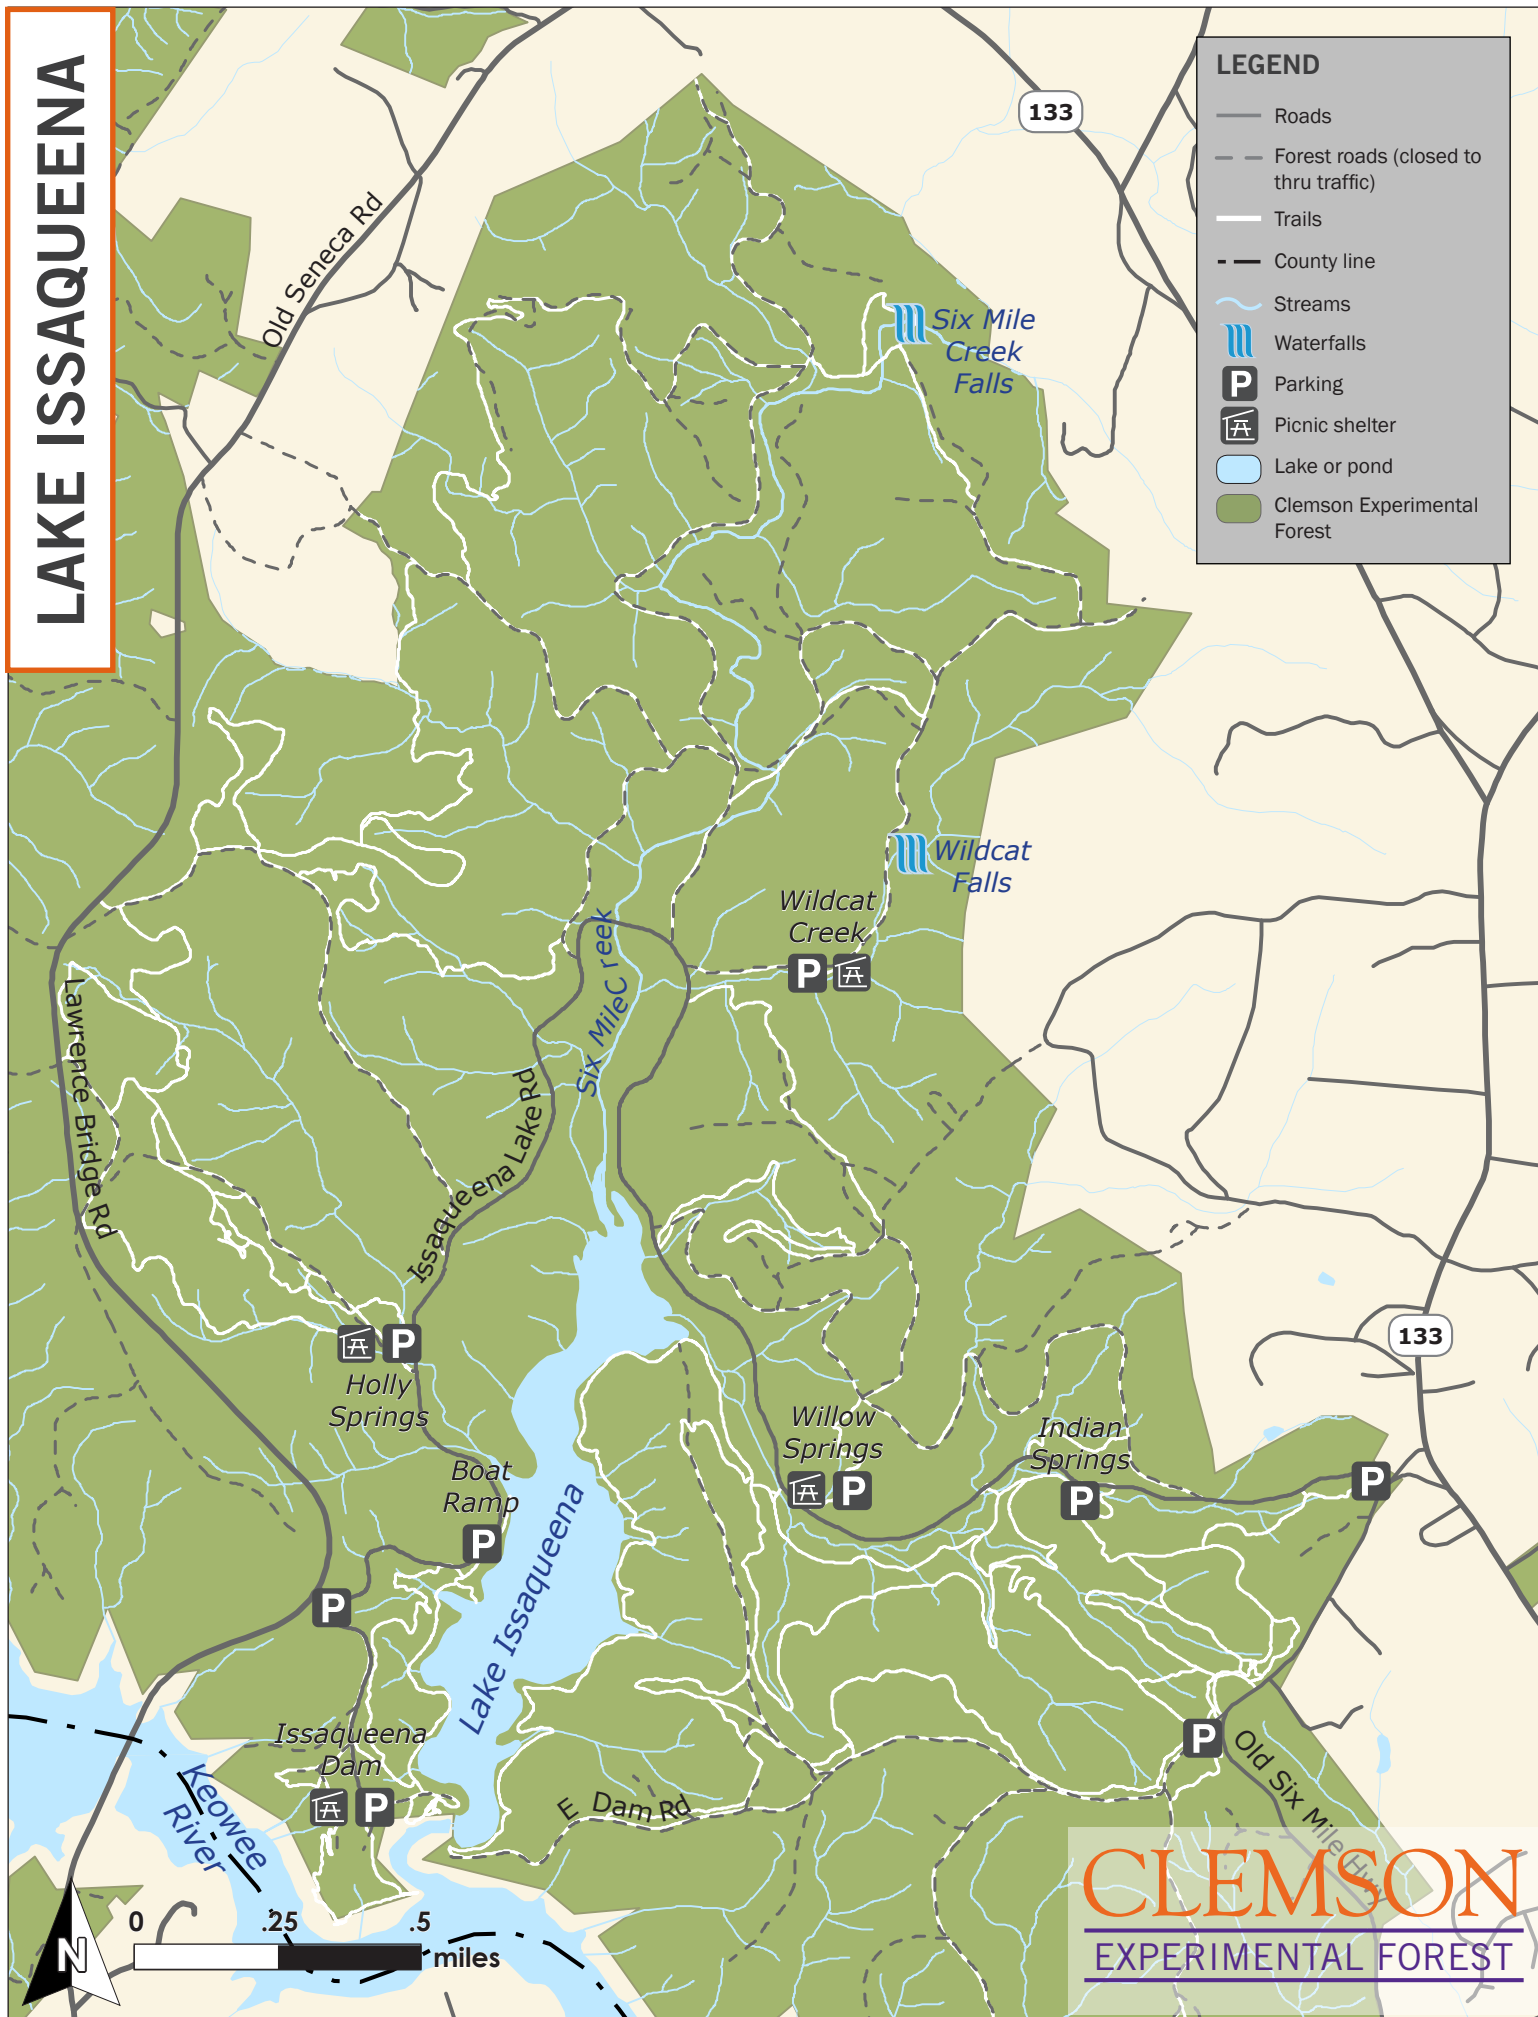

LAKE ISSAQUEENA

LEGEND

- Roads
- - Forest roads (closed to thru traffic)
- Trails
- - County line
- ~ Streams
- Waterfalls
- P Parking
- Picnic shelter
- Lake or pond
- Clemson Experimental Forest

CLEMSON
EXPERIMENTAL FOREST