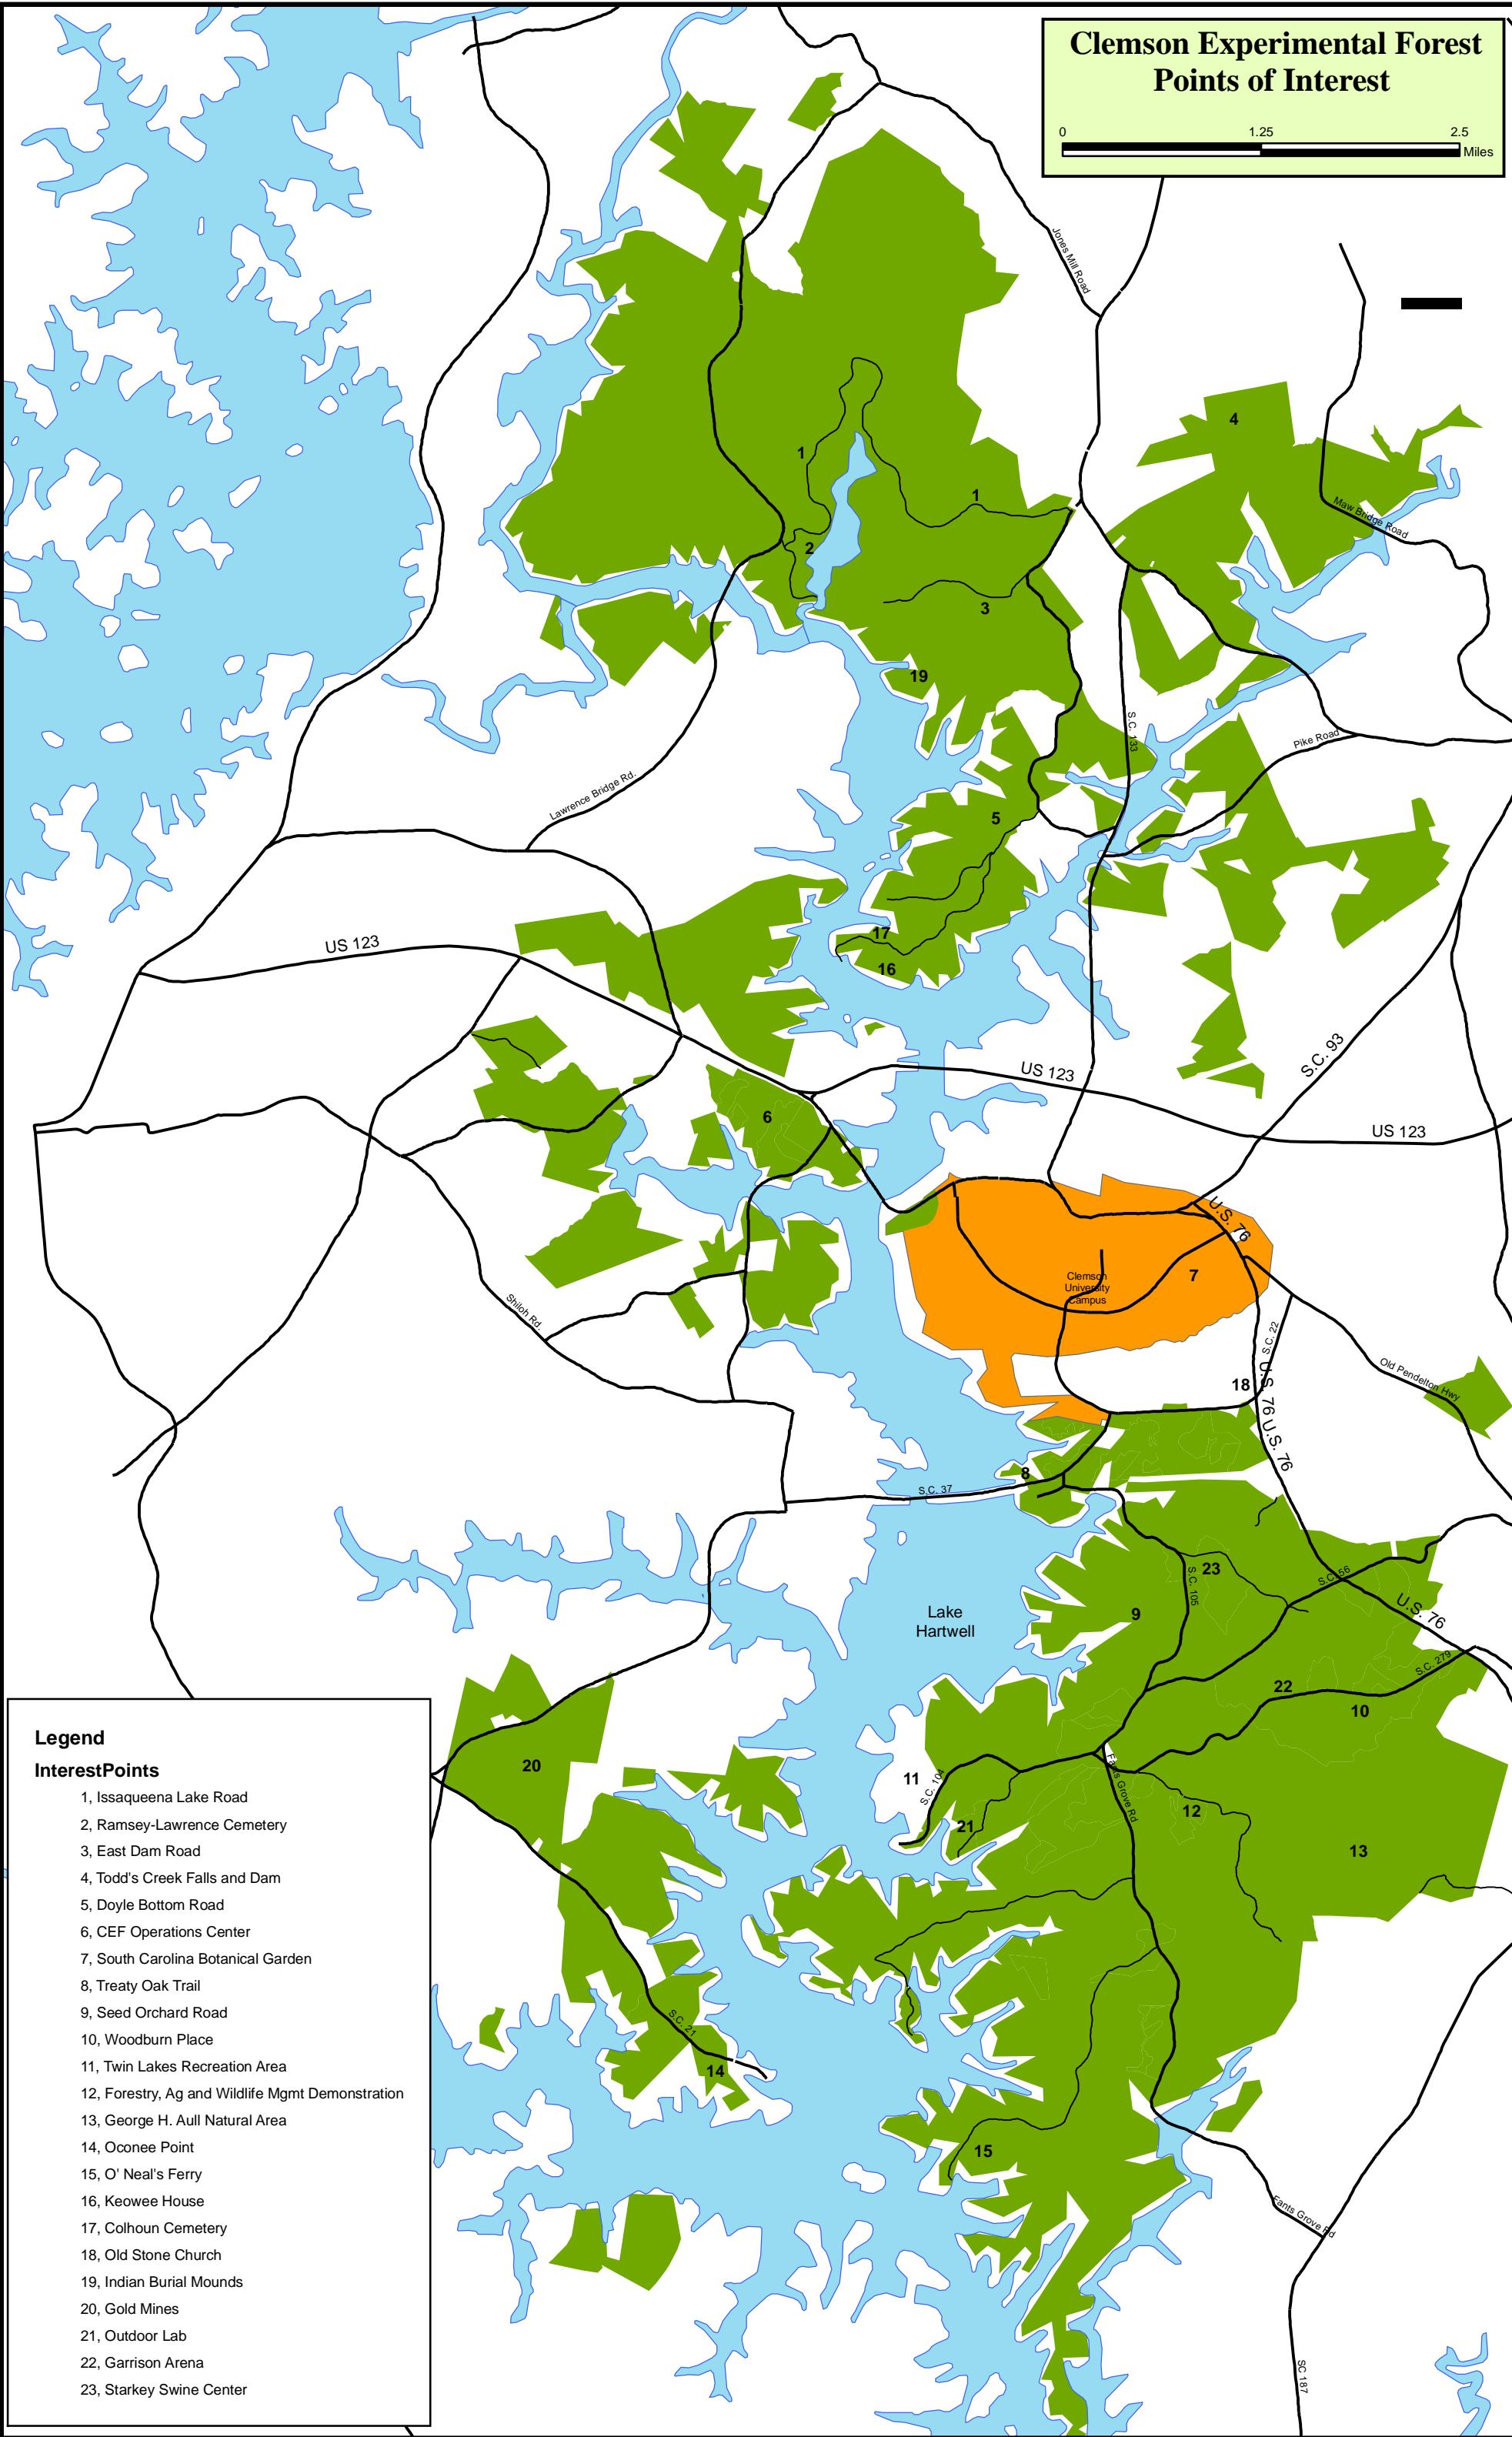

# Clemson Experimental Forest Points of Interest

0 1.25 2.5  
Miles

## Legend

### InterestPoints

- 1, Issaqueena Lake Road
- 2, Ramsey-Lawrence Cemetery
- 3, East Dam Road
- 4, Todd's Creek Falls and Dam
- 5, Doyle Bottom Road
- 6, CEF Operations Center
- 7, South Carolina Botanical Garden
- 8, Treaty Oak Trail
- 9, Seed Orchard Road
- 10, Woodburn Place
- 11, Twin Lakes Recreation Area
- 12, Forestry, Ag and Wildlife Mgmt Demonstration
- 13, George H. Aull Natural Area
- 14, Oconee Point
- 15, O' Neal's Ferry
- 16, Keowee House
- 17, Colhoun Cemetery
- 18, Old Stone Church
- 19, Indian Burial Mounds
- 20, Gold Mines
- 21, Outdoor Lab
- 22, Garrison Arena
- 23, Starkey Swine Center