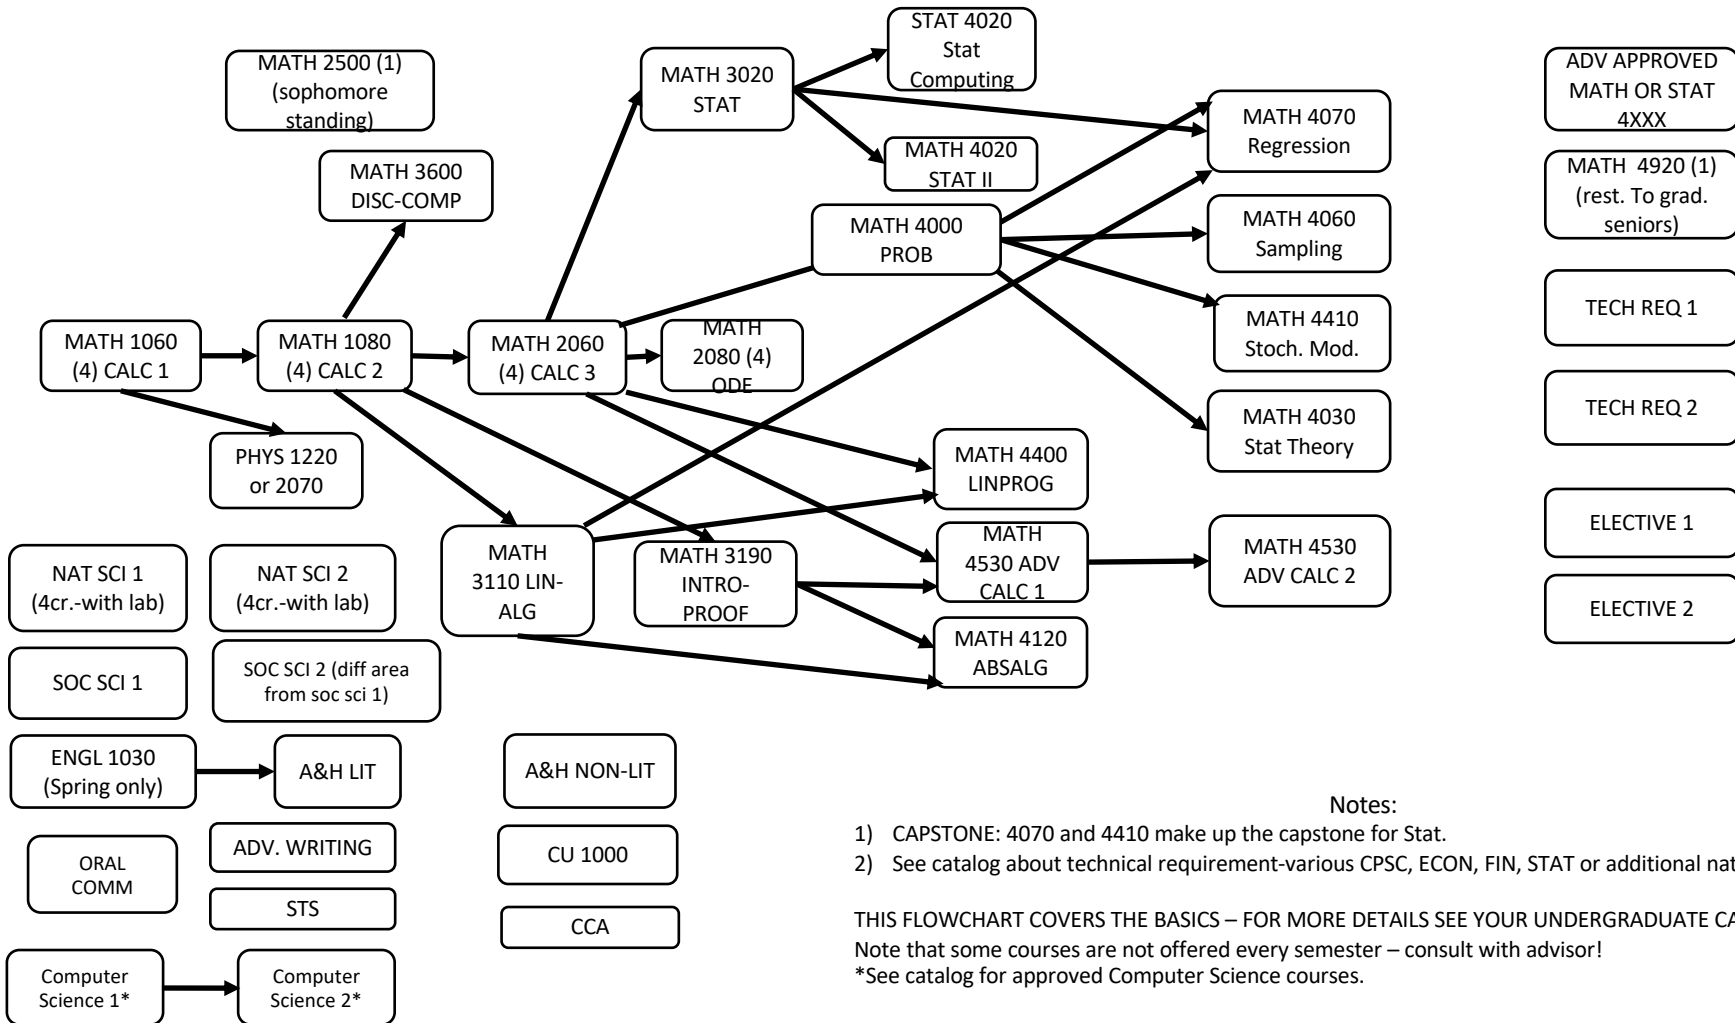

## Flow Chart for BS in Mathematical Sciences with **Statistics** Emphasis Area - CATALOG YEAR 2019 - 2020

**Notes:**

- 1) CAPSTONE: 4070 and 4410 make up the capstone for Stat.
- 2) See catalog about technical requirement-various CPSC, ECON, FIN, STAT or additional natural sci (without labs)

THIS FLOWCHART COVERS THE BASICS – FOR MORE DETAILS SEE YOUR UNDERGRADUATE CATALOG

Note that some courses are not offered every semester – consult with advisor!

\*See catalog for approved Computer Science courses.