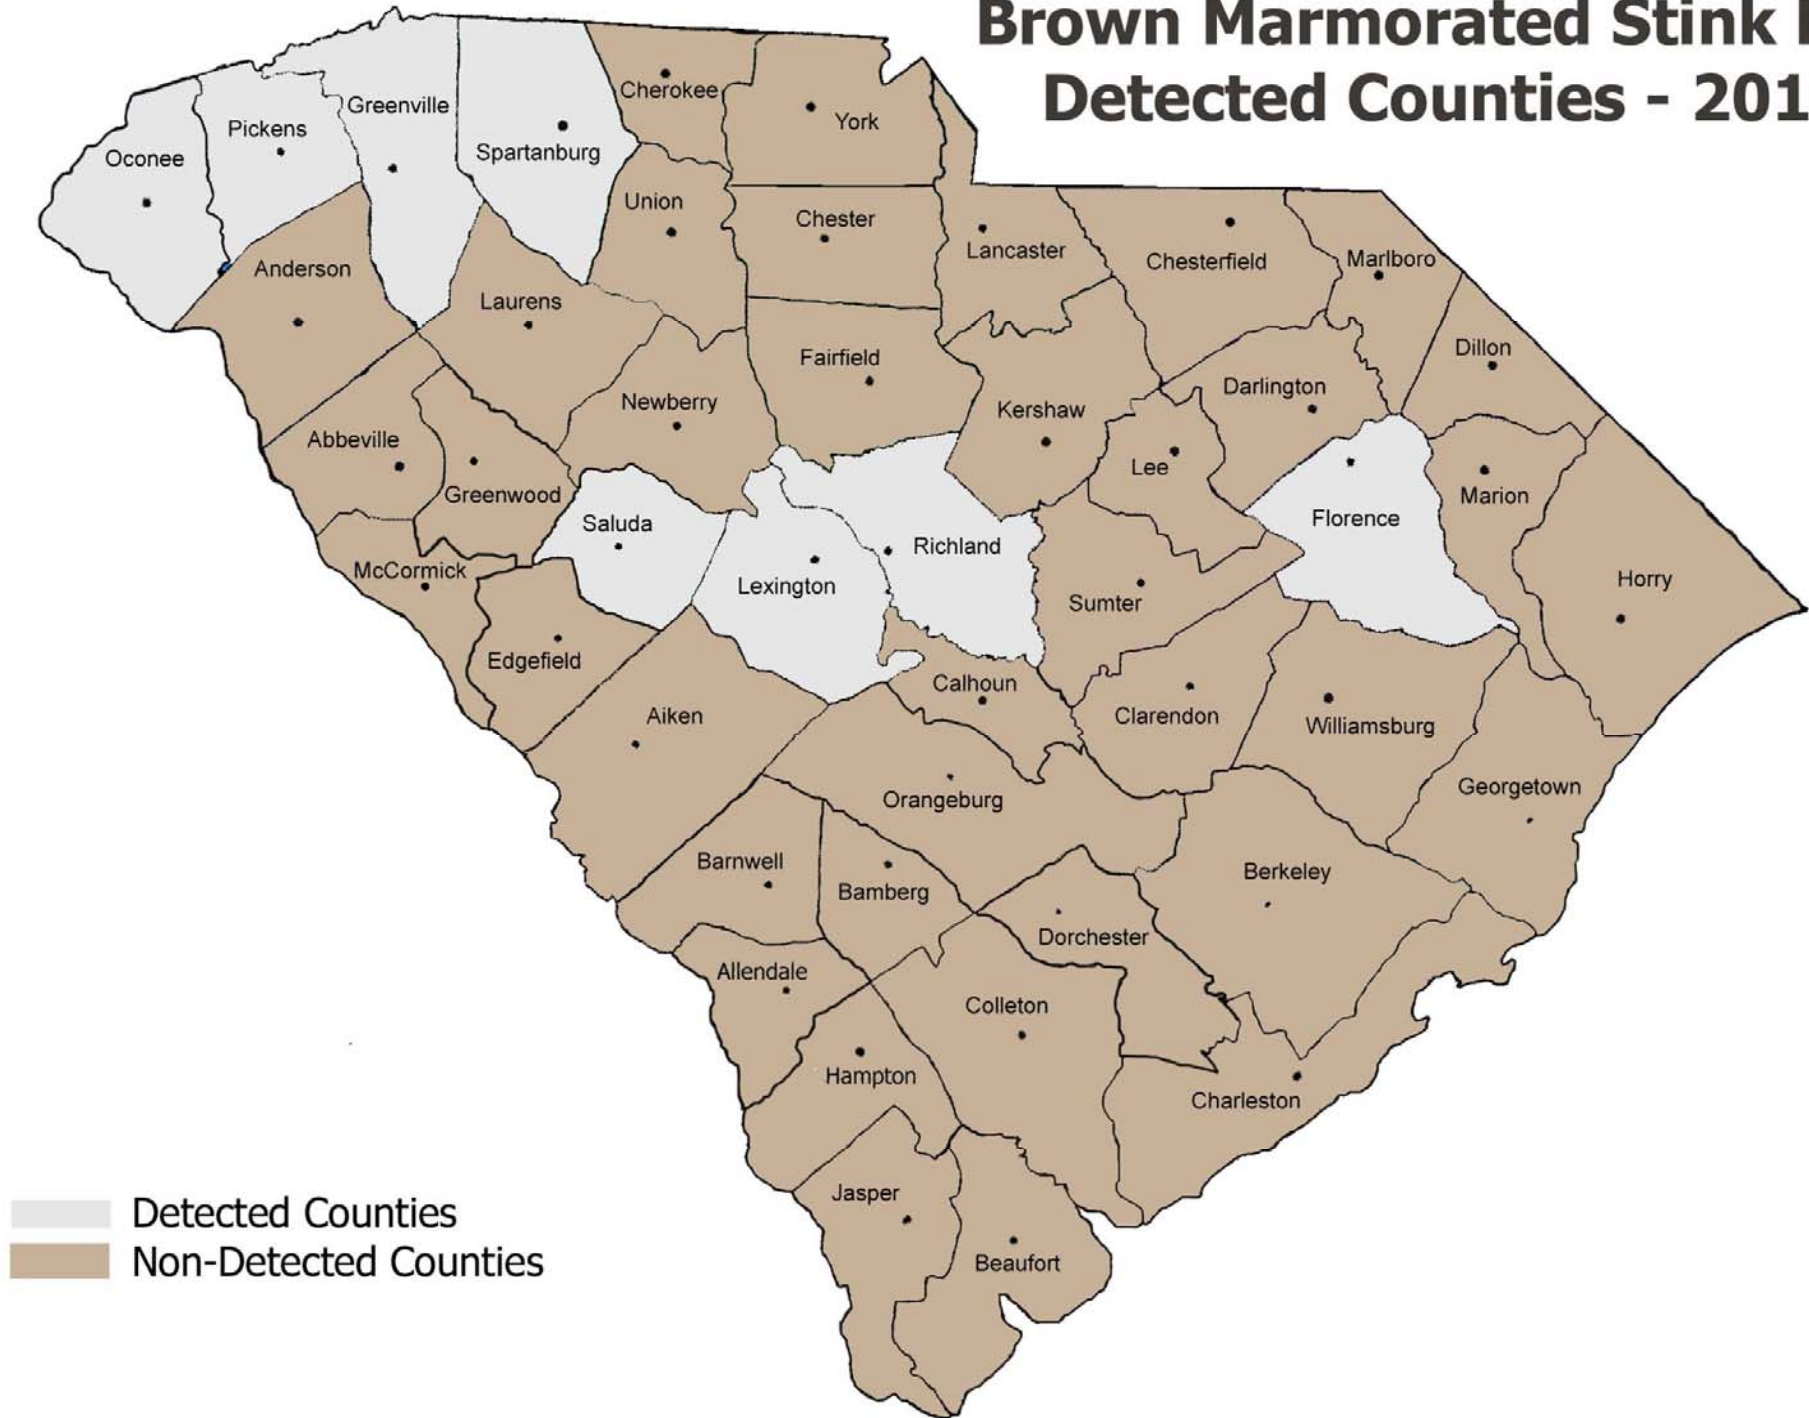

Brown Marmorated Stink Bug Detected Counties - 2011

Legend:
Light Gray: Detected Counties
Tan: Non-Detected Counties