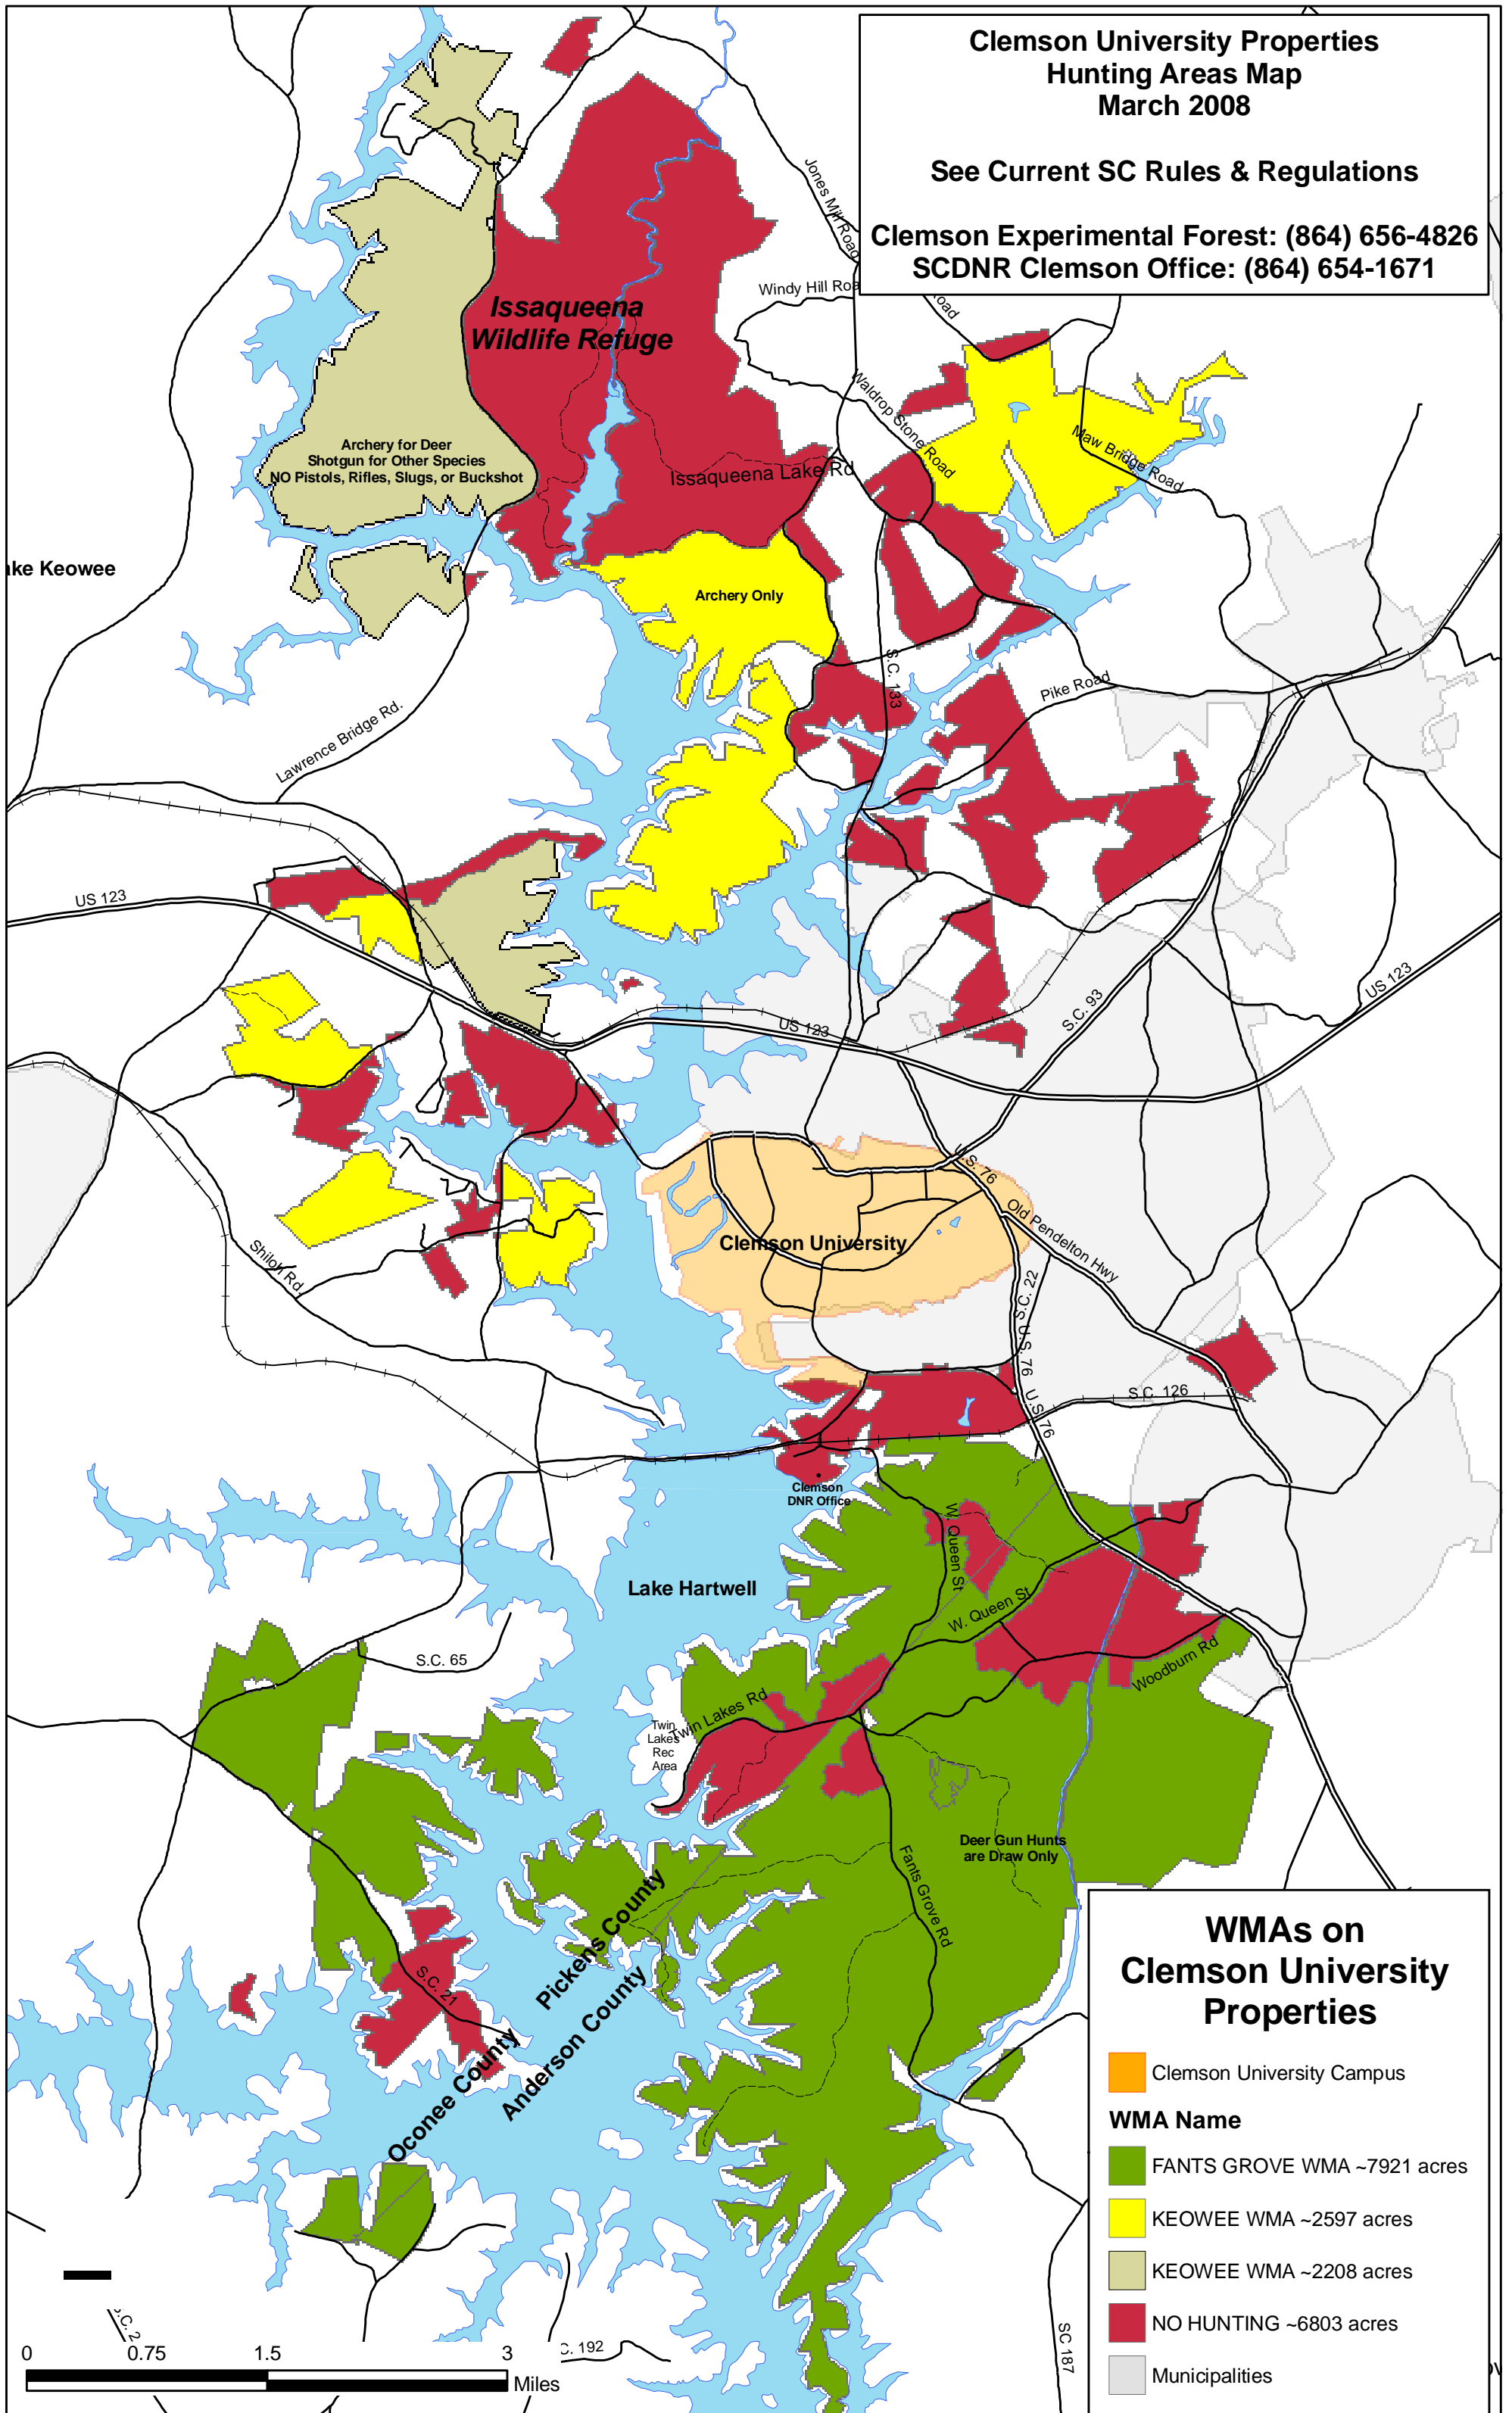

**Clemson University Properties
Hunting Areas Map
March 2008**

See Current SC Rules & Regulations

**Clemson Experimental Forest: (864) 656-4826
SCDNR Clemson Office: (864) 654-1671**

**Issaqueena
Wildlife Refuge**

Archery for Deer
Shotgun for Other Species
NO Pistols, Rifles, Slugs, or Buckshot

Archery Only

Clemson University

Lake Hartwell

**WMAs on
Clemson University
Properties**

- Clemson University Campus
- WMA Name**
- FANTS GROVE WMA ~7921 acres
- KEOWEE WMA ~2597 acres
- KEOWEE WMA ~2208 acres
- NO HUNTING ~6803 acres
- Municipalities